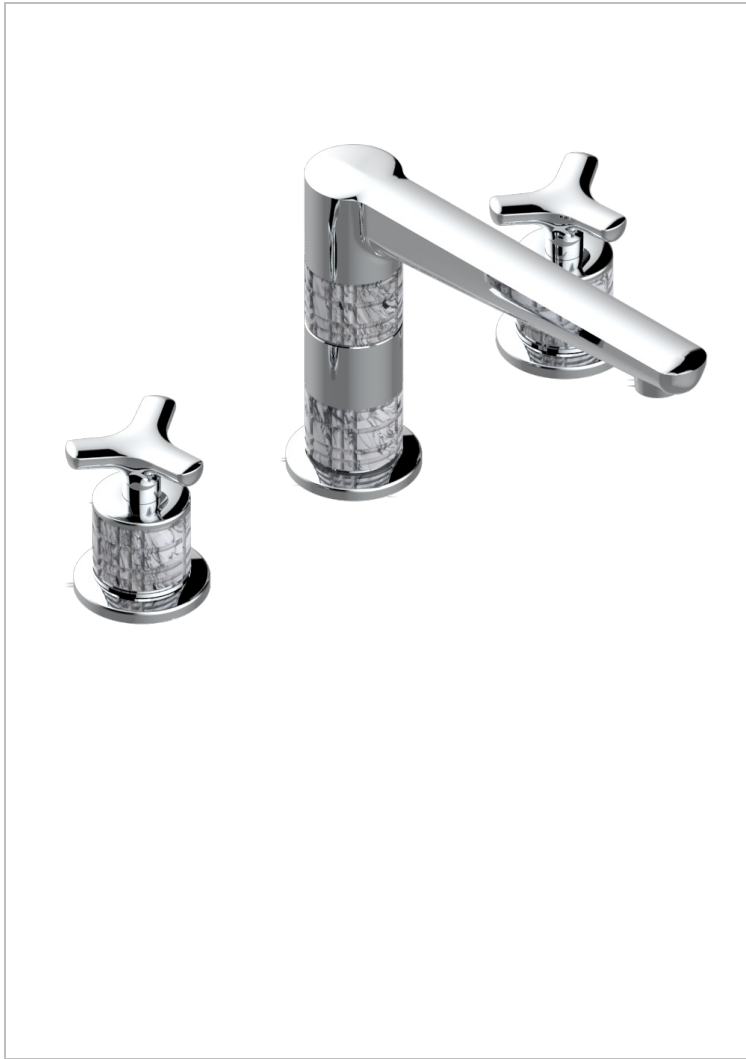

SYSTEM HOWLITE

G9G-25H

Roman tub set with 3/4" valves, high spout

THG
PARIS

CHARACTERISTIC

- System Howlite
- Roman tub set with 3/4" valves, high spout

AVAILABLE FINITIONS

Antique nickel - H28
Black ceram - D30
Blush PVD - H62
Brass color PVD - H49
Brown bronze color PVD - F33
Gold color PVD - H52

Graphite PVD - H64
Lacquered light bronze - D01
Matt Umber PVD - H67
Matt blush PVD - H60
Matt brass color PVD - H50
Matt brown bronze color PVD - F34

Matt chrome - C02
Matt gold - F07
Matt gold color PVD - H53
Matt graphite PVD - H65
Matt nickel (color finish) - C01
Matt nickel color PVD - H56

Nickel color PVD - H55
Polished chrome (color finish) - A02
Polished gold (color finish) - F01
Polished nickel - B01
Soft gold - F30
Soft matt gold - F31

Umber PVD - H66
Varnished matt antique red copper (color finish) - H07