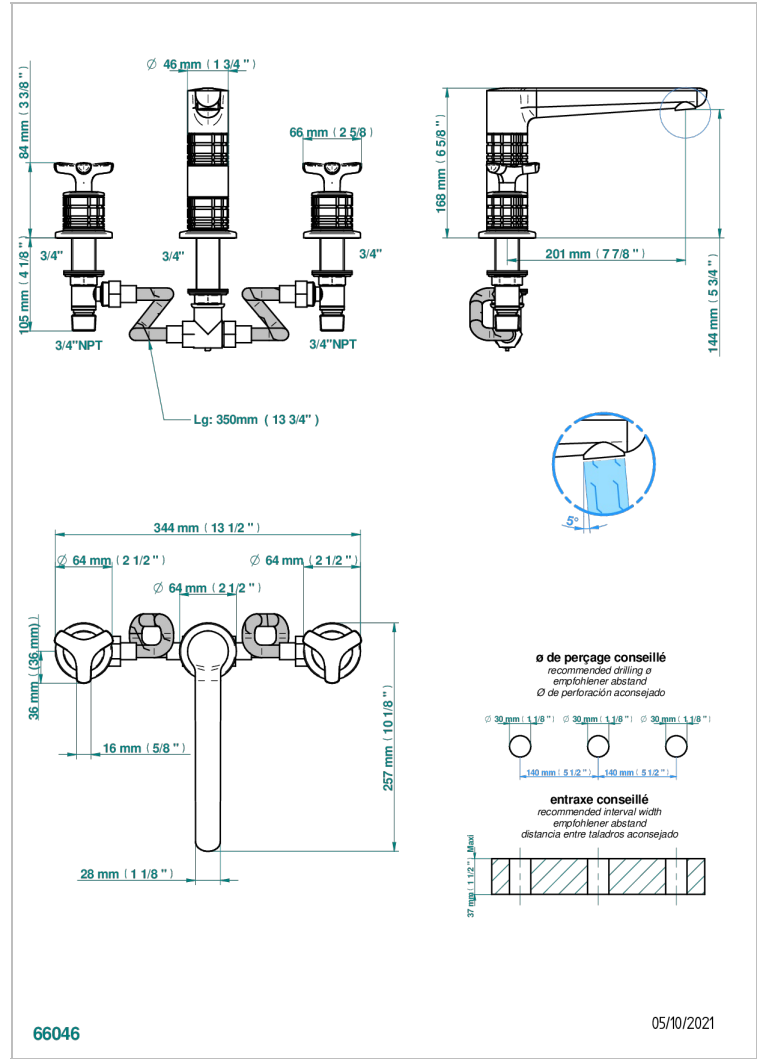

SYSTEM HOWLITE

G9G-25H

Roman tub set with 3/4" valves, high spout

THG
PARIS

CHARACTERISTIC

- System Howlite
- Roman tub set with 3/4" valves, high spout

AVAILABLE FINITIONS

Antique nickel - H28
Black ceram - D30
Blush PVD - H62
Brass color PVD - H49
Brown bronze color PVD - F33
Gold color PVD - H52