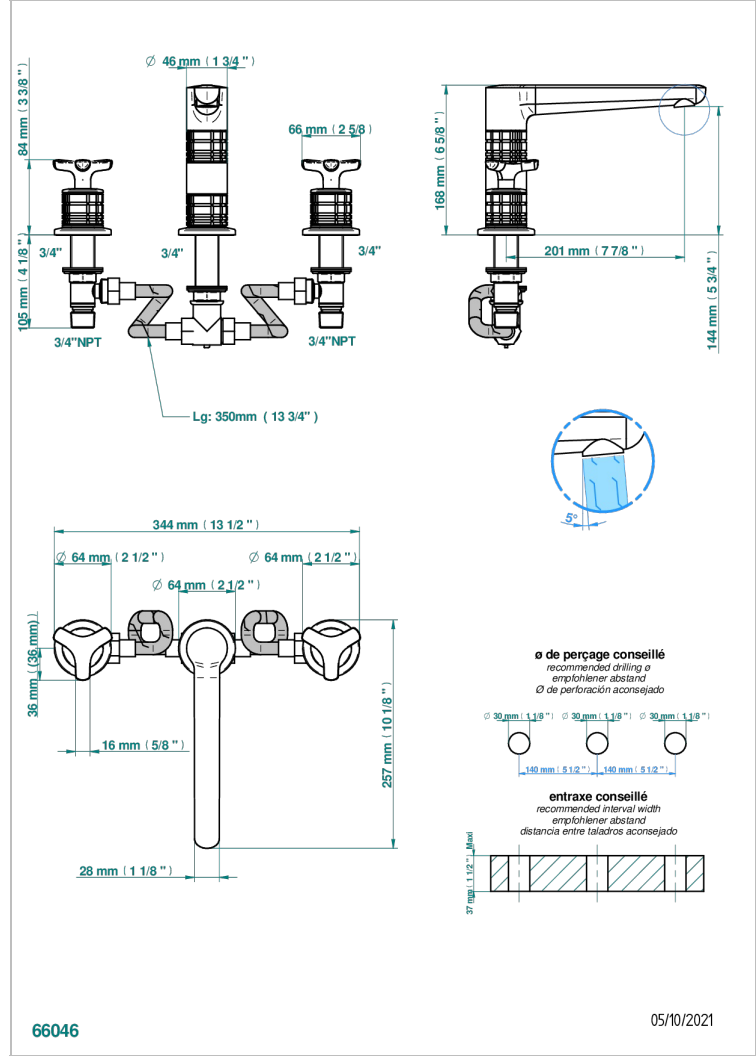

SYSTEM HOWLITE

G9G-25H

Roman tub set with 3/4" valves, high spout

66046

05/10/2021

CHARACTERISTIC

- System Howlite
- Roman tub set with 3/4" valves, high spout

AVAILABLE FINITIONS