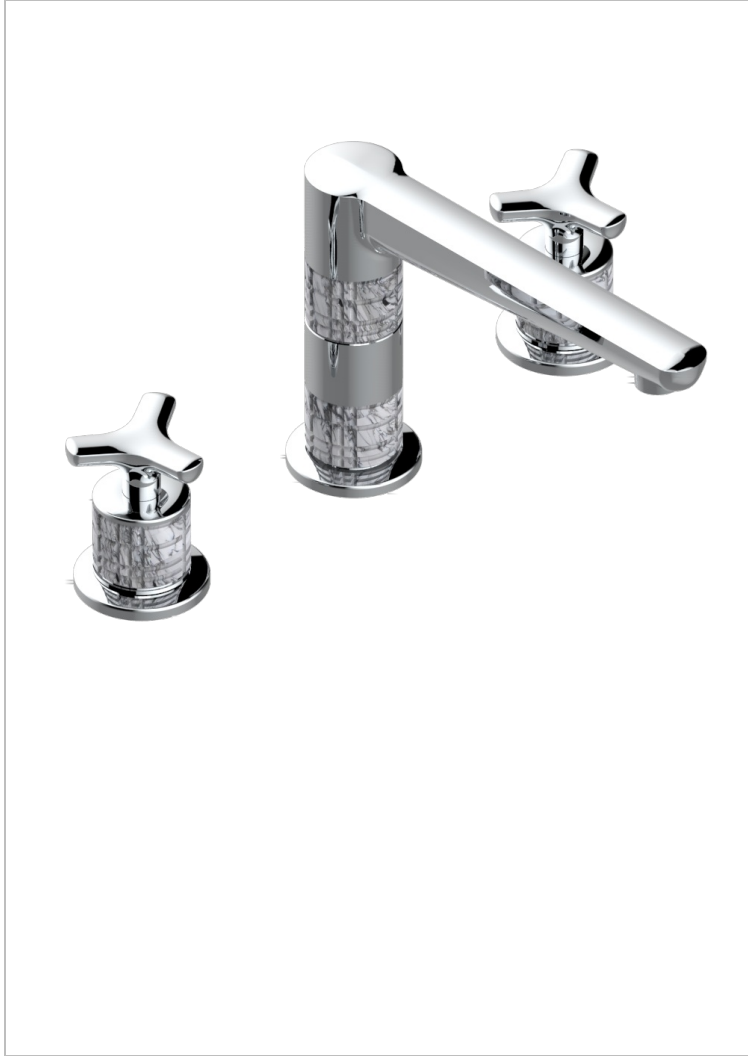

SYSTEM HOWLITE

G9G-25H

Roman tub set with 3/4" valves, high spout

66046

05/10/2021

CHARACTERISTIC

- System Howlite
- Roman tub set with 3/4" valves, high spout

AVAILABLE FINITIONS

Antique nickel - H28
Black ceram - D30
Blush PVD - H62
Brass color PVD - H49
Brown bronze color PVD - F33
Gold color PVD - H52

Graphite PVD - H64
Lacquered light bronze - D01
Matt Umber PVD - H67
Matt blush PVD - H60
Matt brass color PVD - H50
Matt brown bronze color PVD - F34

Matt chrome - C02
Matt gold - F07
Matt gold color PVD - H53
Matt graphite PVD - H65
Matt nickel (color finish) - C01
Matt nickel color PVD - H56

Nickel color PVD - H55
Polished chrome (color finish) - A02
Polished gold (color finish) - F01
Polished nickel - B01
Soft gold - F30
Soft matt gold - F31

Umber PVD - H66
Varnished matt antique red copper (color finish) - H07