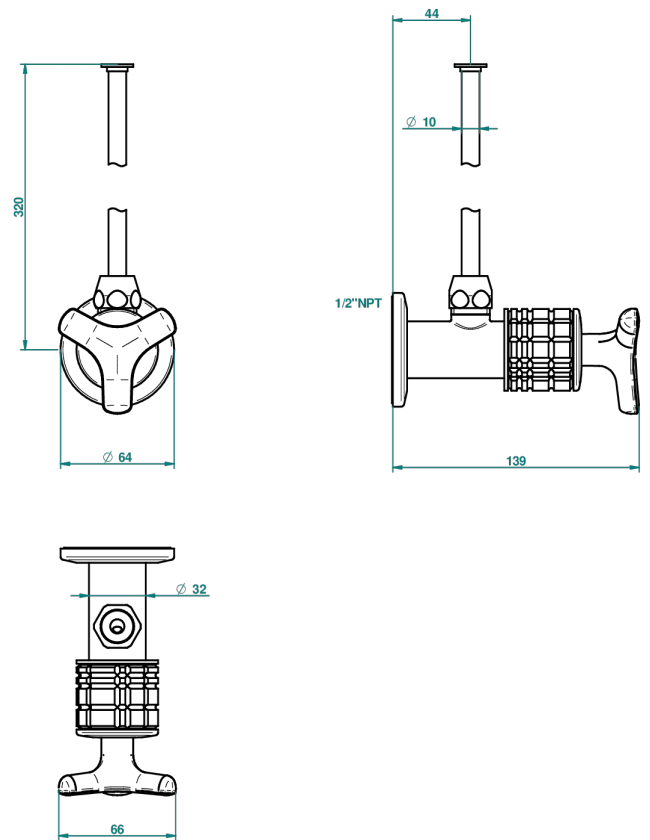

# SYSTEM CRYSTAL

G9J-181/SWC

Angle supply valve with 3/8" adaptor set for toilet

66045

23/02/2018

## CHARACTERISTIC

- System Crystal
- Angle supply valve with 3/8" adaptor set for toilet