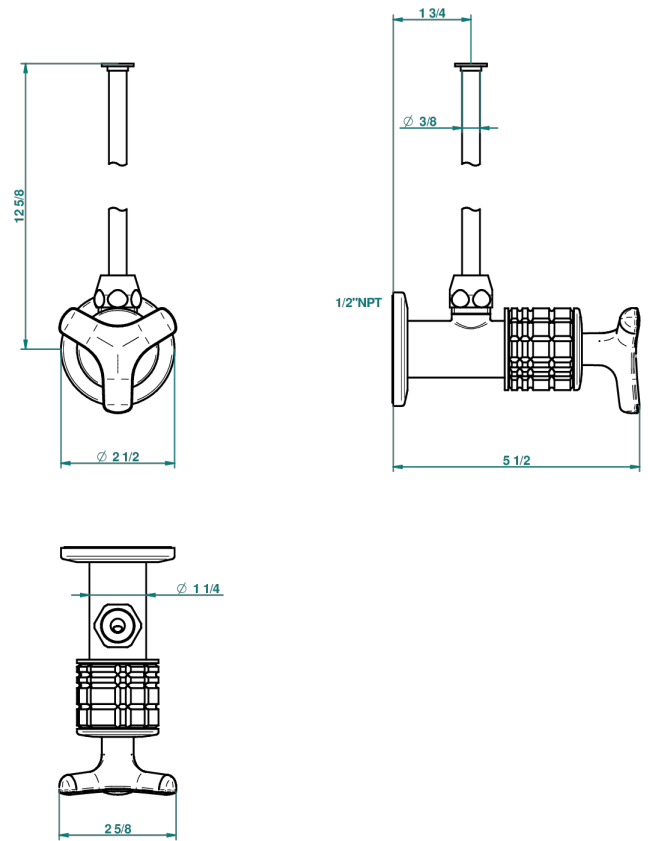

# SYSTEM CRYSTAL

G9J-181/SWC

Angle valve with 3/8 toiletsupply quick adaptator set

THG<sup>®</sup>  
PARIS

66045

23/02/2018

## CARACTERÍSTICAS

- System Crystal
- Angle valve with 3/8 toiletsupply quick adaptator set