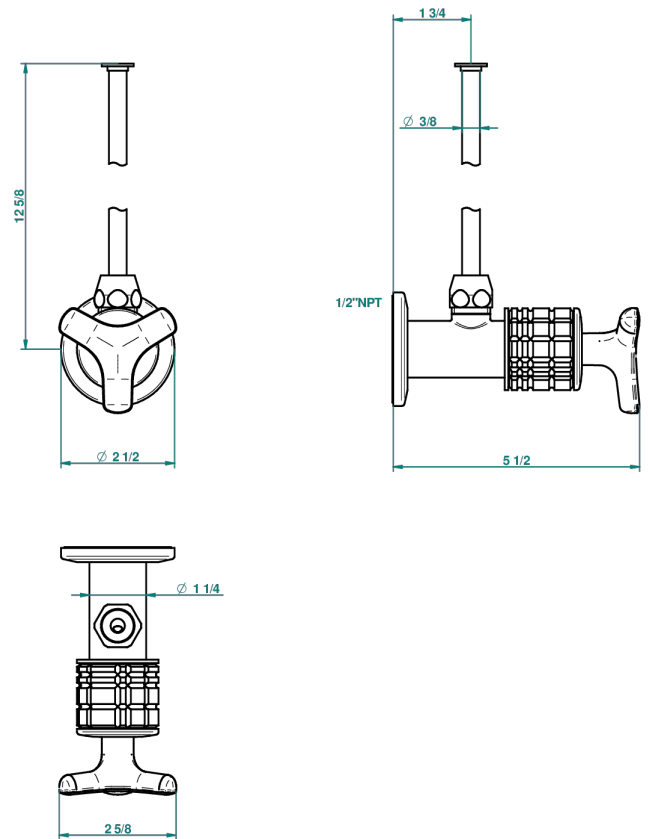

SYSTEM CRYSTAL

G9J-181/SWC

Angle supply valve with 3/8" adaptor set for toilet

66045

23/02/2018

CHARACTERISTIC

- System Crystal
- Angle supply valve with 3/8" adaptor set for toilet

AVAILABLE FINITIONS