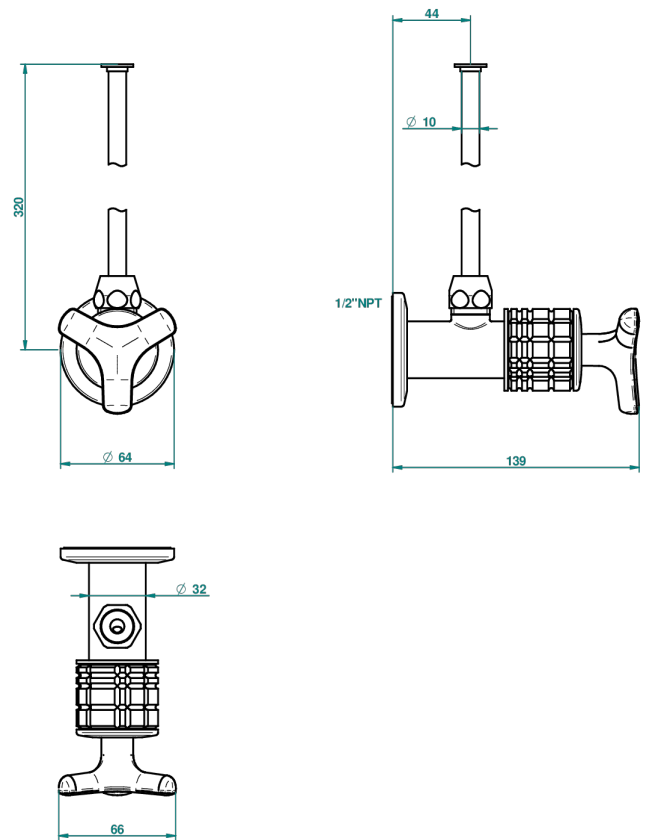

# SYSTEM HOWLITE

G9G-181/SWC

Angle supply valve with 3/8" adaptor set for toilet

THG<sup>®</sup>  
PARIS

66044

23/02/2018

## CHARACTERISTIC

- System Howlite
- Angle supply valve with 3/8" adaptor set for toilet