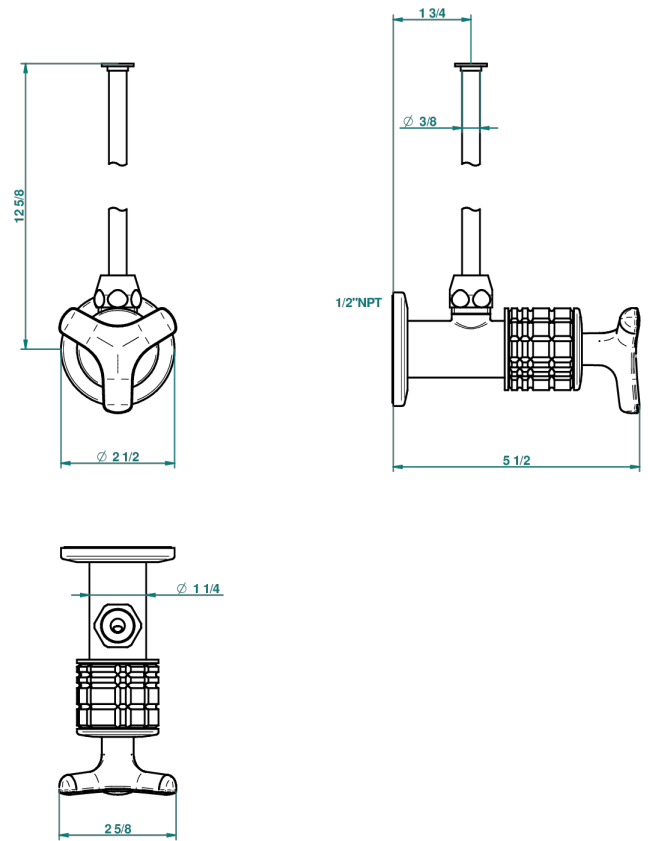

SYSTEM HOWLITE

G9G-181/SWC

Angle supply valve with 3/8" adaptor set for toilet

66044

23/02/2018

CHARACTERISTIC

- System Howlite
- Angle supply valve with 3/8" adaptor set for toilet

AVAILABLE FINITIONS