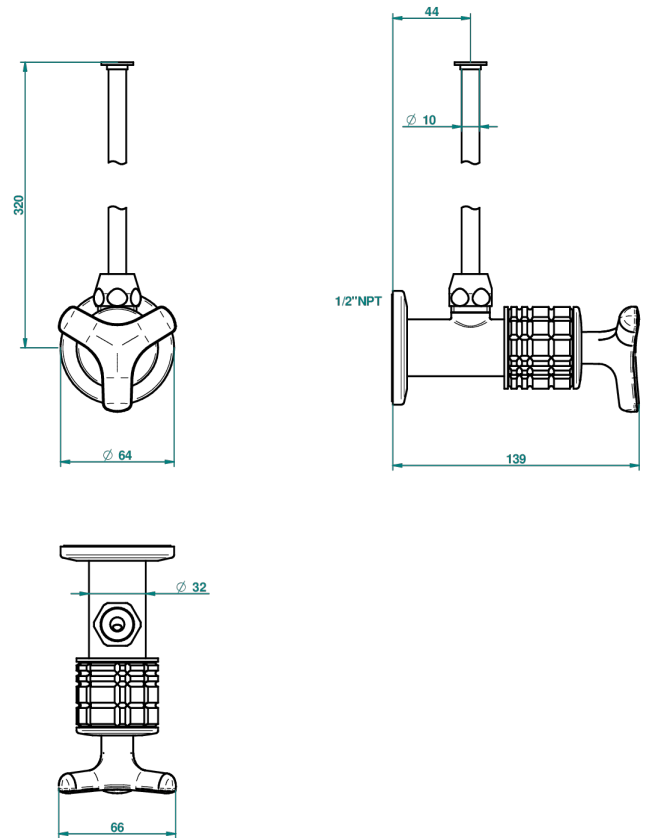

SYSTEM SQUARED METAL

G9E-181/SWC

Angle valve with 3/8 toiletsupply quick adaptator set

THG[®]
PARIS

66043

23/02/2018

CARACTERÍSTICAS

- System Squared Metal
- Angle valve with 3/8 toiletsupply quick adaptator set