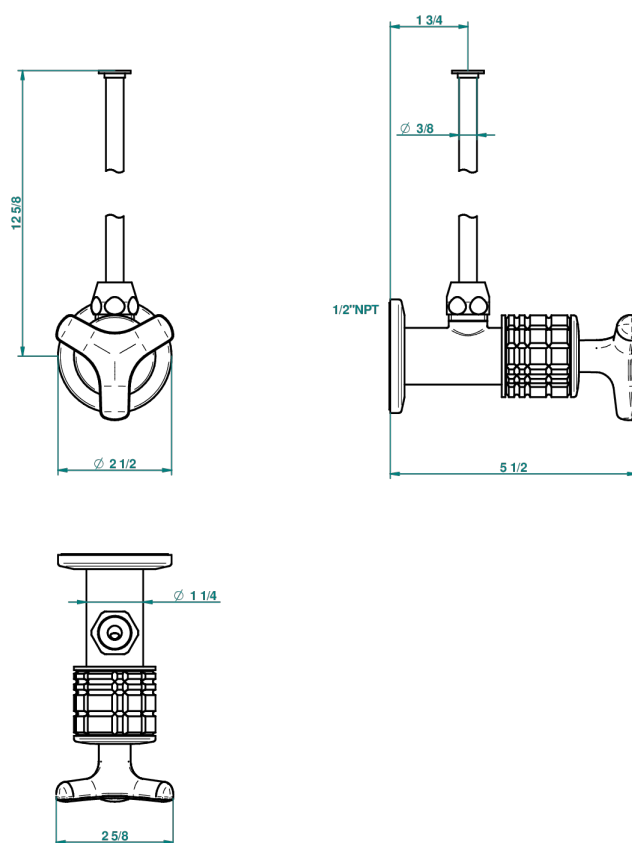

SYSTEM SQUARED METAL

G9E-181/SWC

Angle valve with 3/8 toiletsupply quick adaptator set

THG[®]
PARIS

66043

23/02/2018

CARACTERÍSTICAS

- System Squared Metal
- Angle valve with 3/8 toiletsupply quick adaptator set