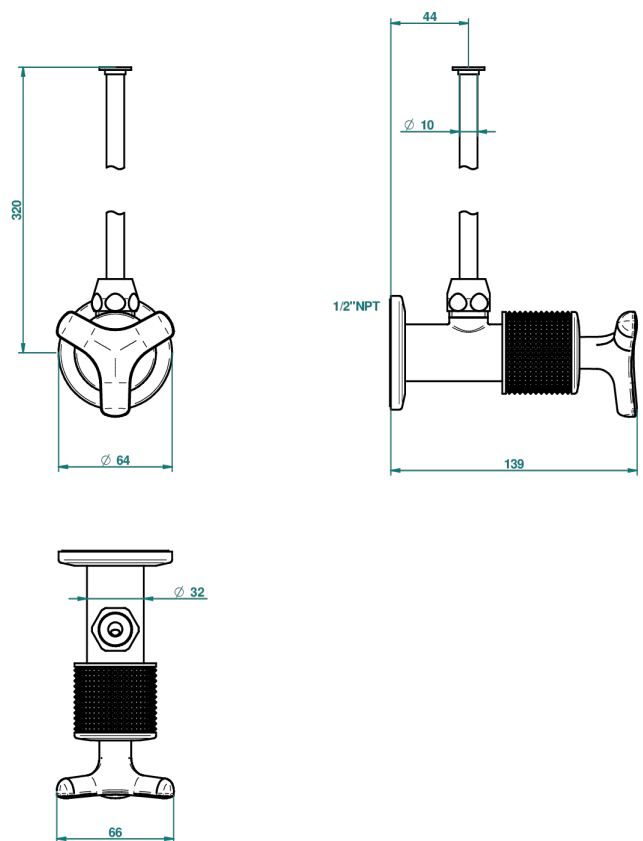

SYSTEM DIAMOND METAL

G9C-181/SWC

Angle supply valve with 3/8" adaptor set for toilet

66042

23/02/2018

CHARACTERISTIC

- System Diamond Metal
- Angle supply valve with 3/8" adaptor set for toilet

AVAILABLE FINITIONS