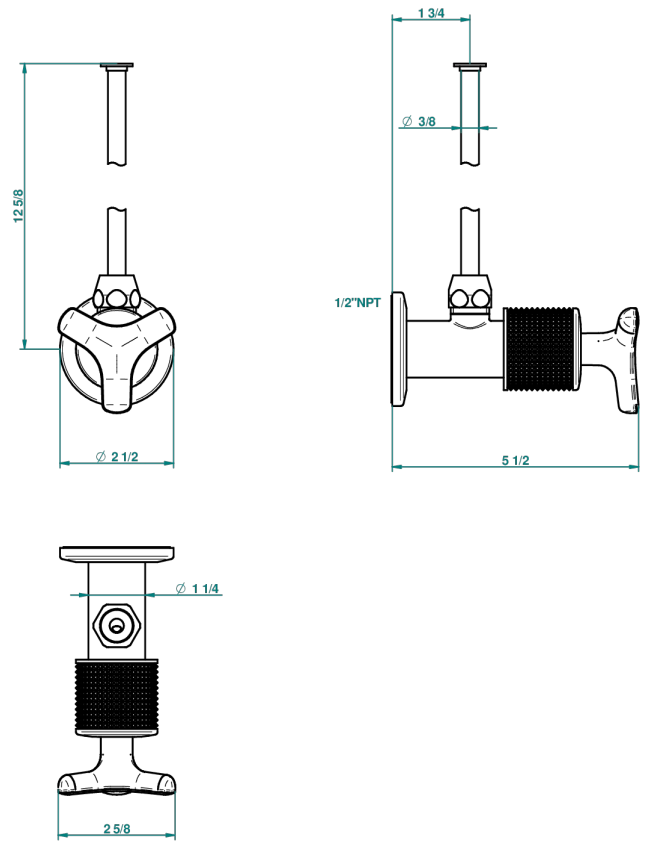

SYSTEM DIAMOND METAL

G9C-181/SWC

Angle supply valve with 3/8" adaptor set for toilet

66042

23/02/2018

CHARACTERISTIC

- System Diamond Metal
- Angle supply valve with 3/8" adaptor set for toilet

AVAILABLE FINITIONS