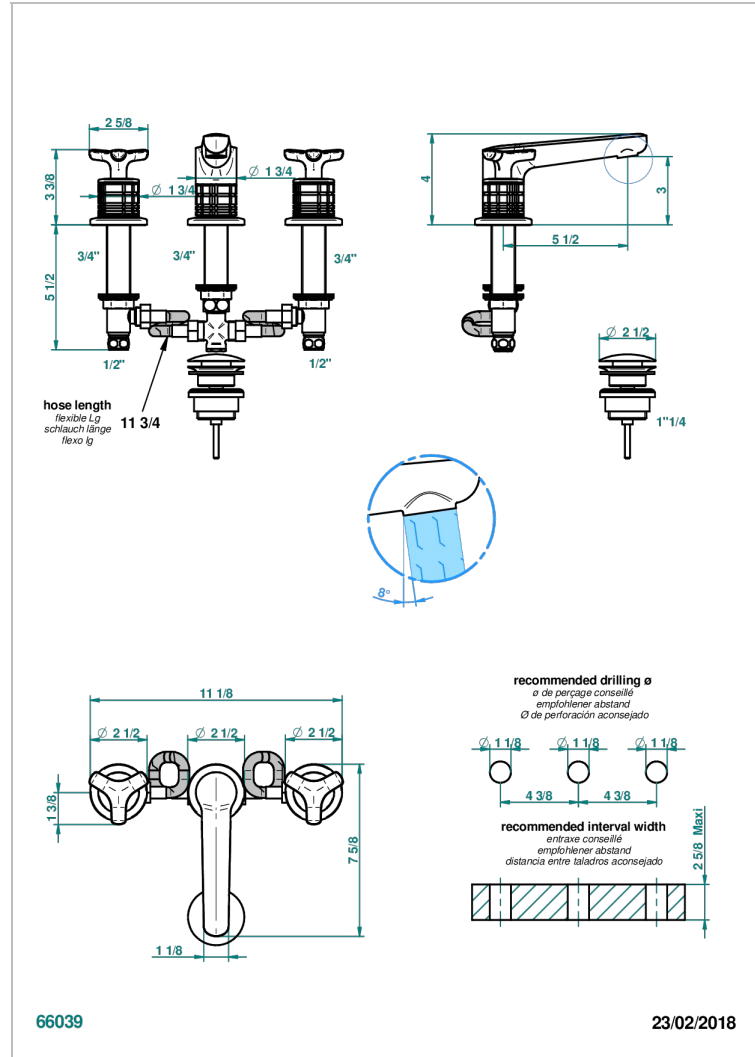

# SYSTEM SQUARED METAL

G9E-151M

Rim mounted 3-hole basin mixer with waste for marble

THG  
PARIS

## CHARACTERISTIC

- ACS : 18ACCLY393
- NF : NF EN 200 - IA - Chrome
- SVGW-SSIGE : 1901-6813