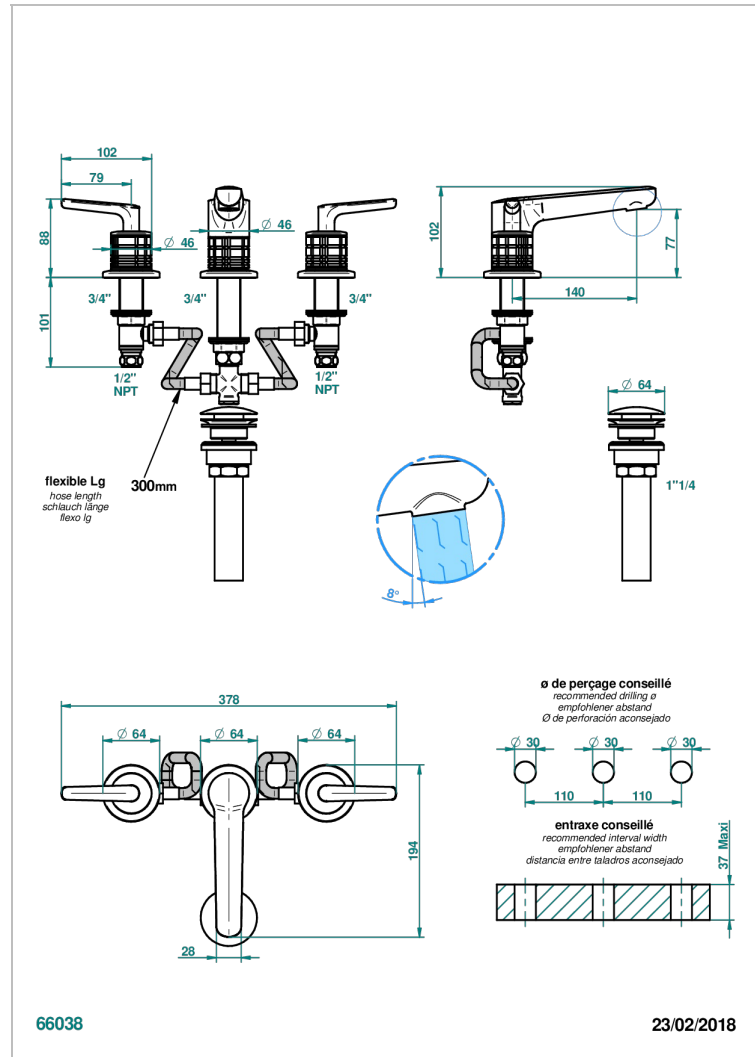

# SYSTEM CRYSTAL WITH LEVER

G9K-151/US

Rim mounted 3-hole basin mixer with waste

## CARACTERÍSTICAS

- System Crystal with lever
- Rim mounted 3-hole basin mixer with waste