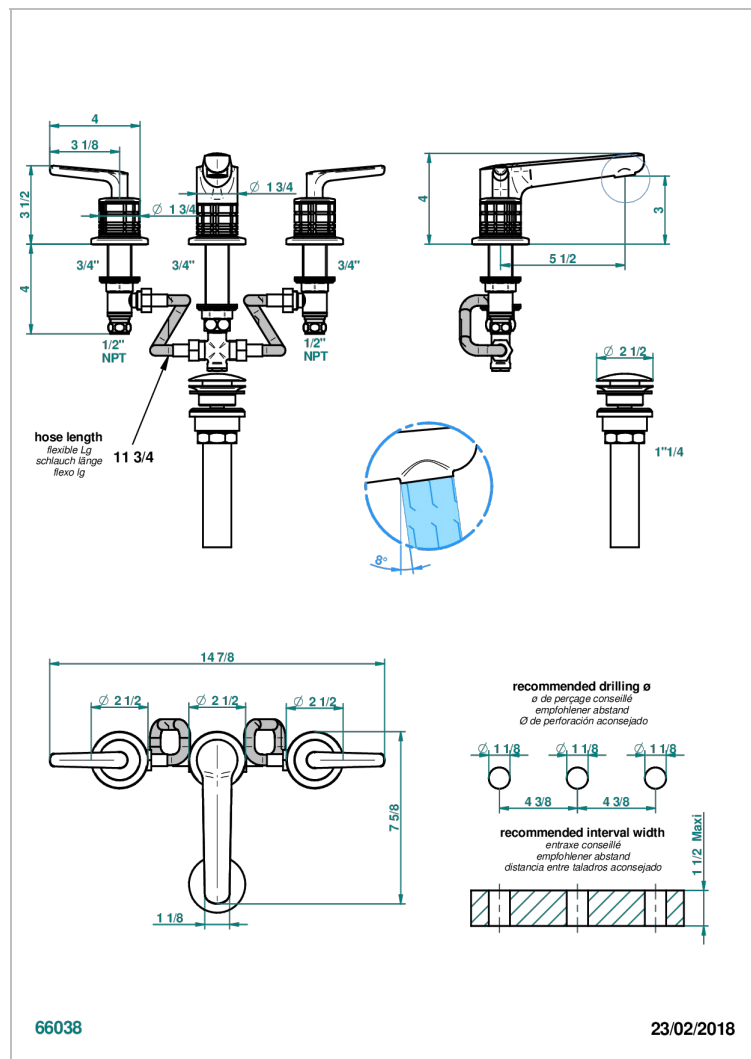

SYSTEM CRYSTAL WITH LEVER

G9K-151/US

Rim mounted 3-hole basin mixer with waste

CARACTERÍSTICAS

- System Crystal with lever
- Rim mounted 3-hole basin mixer with waste

ACABADOS DISPONIBLES

Bronce claro - D01
Cerámica negra mate - D30
Cobre viejo mate - H07
Cromo - A02
Cromo mate - C02
Dorado - F01