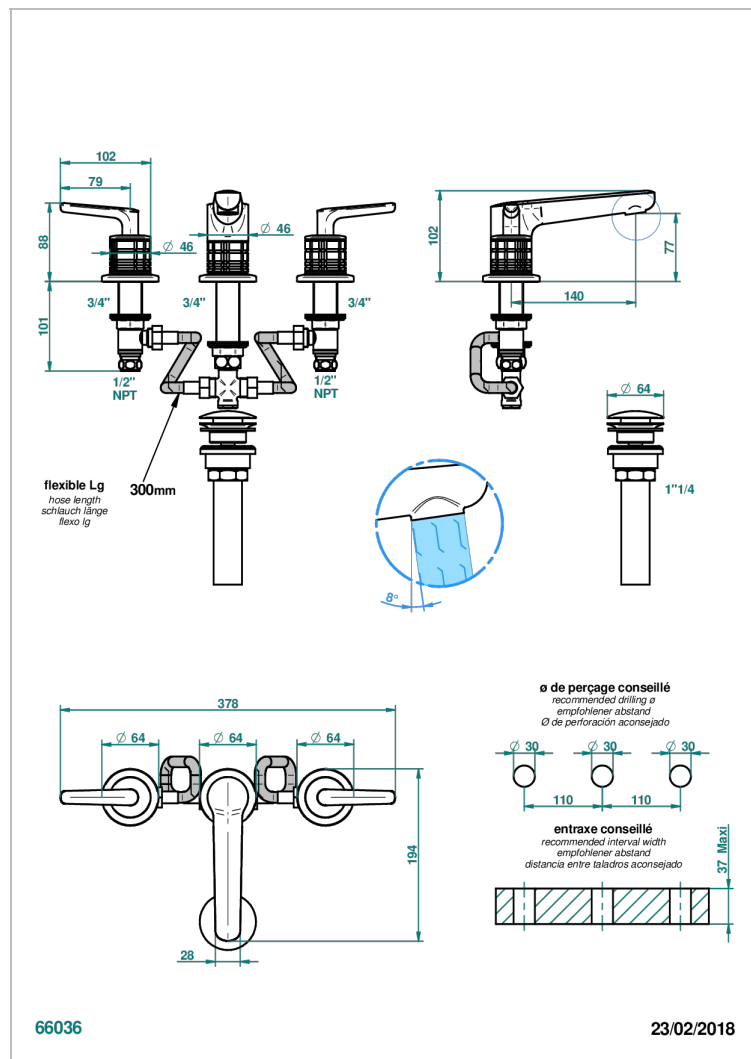

SYSTEM SQUARED METAL WITH LEVER

G9F-151/US

Rim mounted 3-hole basin mixer with waste

CARACTERÍSTICAS

- System Squared Metal with lever
- Rim mounted 3-hole basin mixer with waste

ACABADOS DISPONIBLES

Bronce claro - D01
Cerámica negra mate - D30
Cobre viejo mate - H07
Cromo - A02
Cromo mate - C02
Dorado - F01

Dorado mate - F07
Dorado pálido - F30
Dorado pálido mate (sin barniz) - F31
Níquel - B01
Níquel mate - C01
Níquel viejo - H28

Polished chrome with gold inlay - GA1
Pvd blush - H62
Pvd blush mate - H60
Pvd color latón - H49
Pvd color latón mate - H50
Pvd color níquel - H55