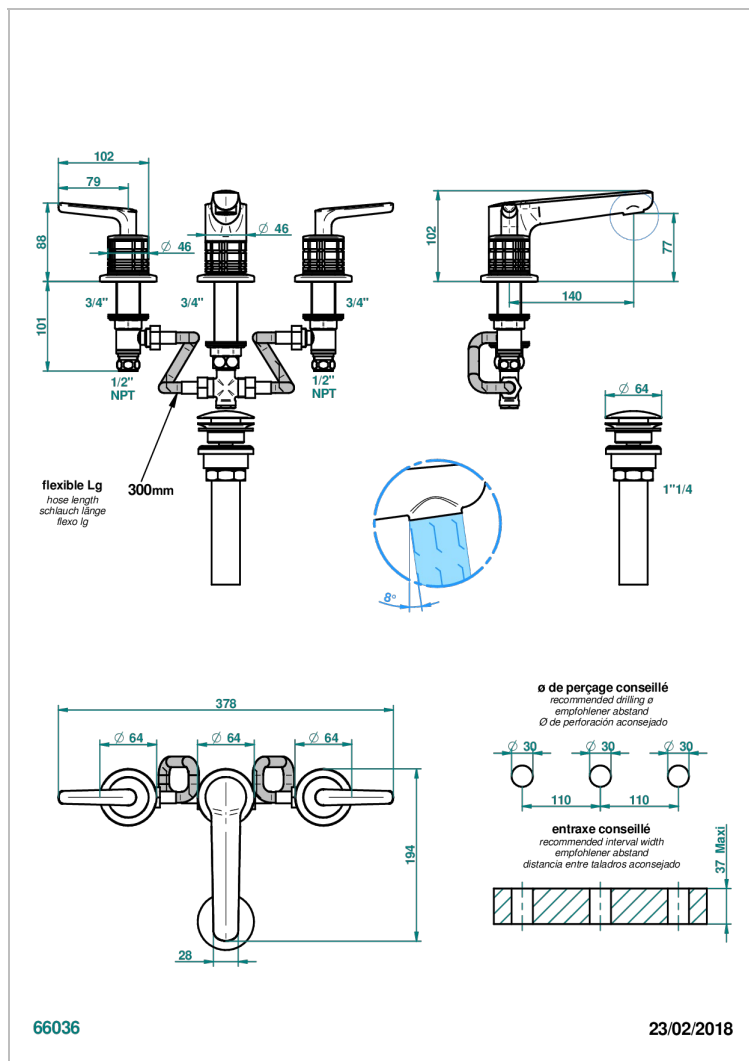

SYSTEM SQUARED METAL WITH LEVER HANDLES

G9F-151/US

Widespread lavatory set with drain

CHARACTERISTIC

- System Squared Metal with lever handles
- Widespread lavatory set with drain

AVAILABLE FINITIONS

Black ceram - D30
Blush PVD - H62
Brass color PVD - H49
Brown bronze color PVD - F33
Chrome polished - A02
Copper antique matt, coated - H07

Matt nickel (American satin) - C01
Matt nickel color PVD - H56
Nickel antique / Sovereign - H28
Nickel color PVD - H55
Nickel polished - B01
Polished chrome with gold inlay - GA1

Soft gold - F30
Soft matt gold - F31
Umber PVD - H66