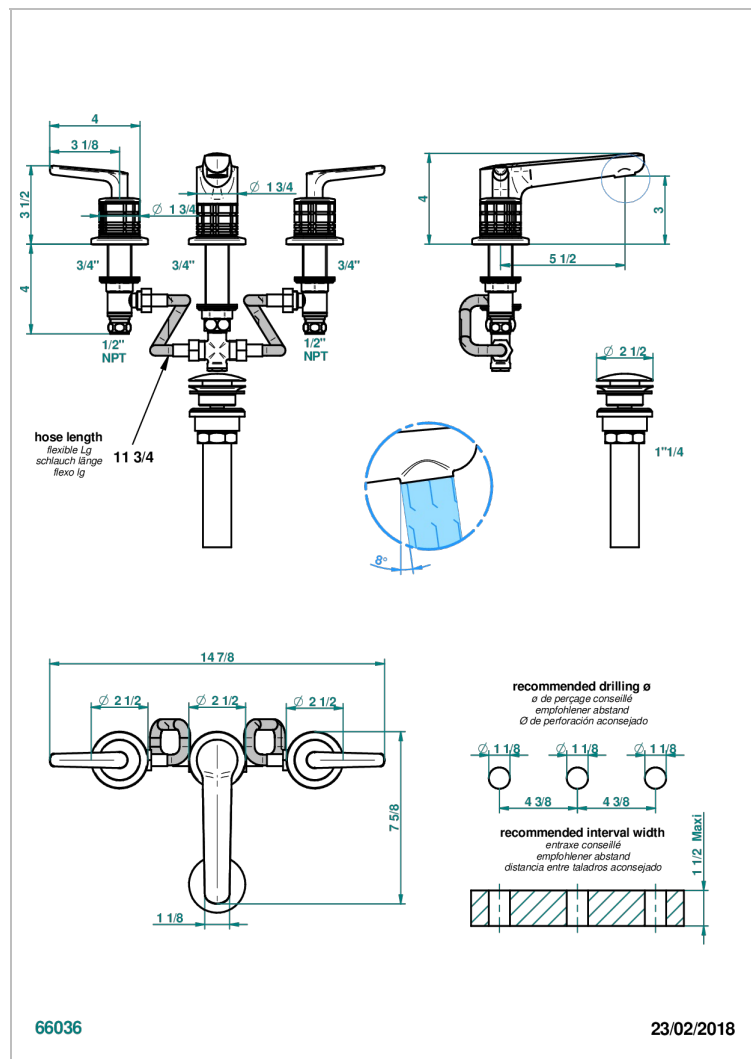

# SYSTEM SQUARED METAL WITH LEVER

G9F-151/US

Rim mounted 3-hole basin mixer with waste

## CARACTERÍSTICAS

- System Squared Metal with lever
- Rim mounted 3-hole basin mixer with waste