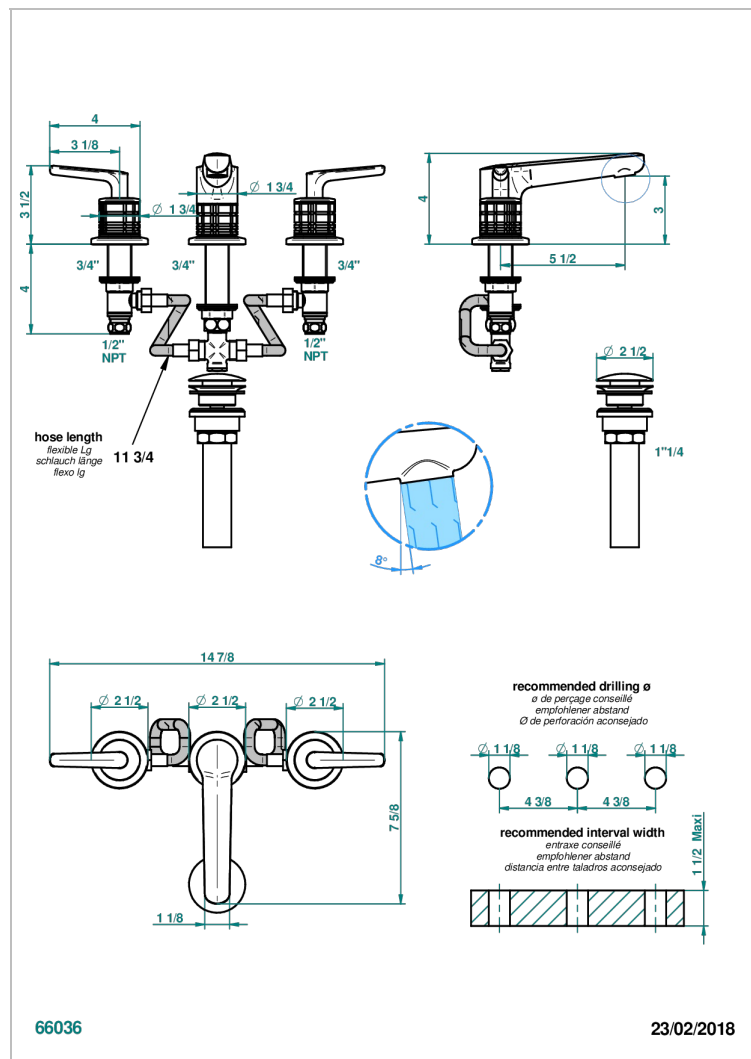

SYSTEM SQUARED METAL WITH LEVER HANDLES

G9F-151/US

Widespread lavatory set with drain

CHARACTERISTIC

- System Squared Metal with lever handles
- Widespread lavatory set with drain

AVAILABLE FINITIONS

Black ceram - D30
Blush PVD - H62
Brass color PVD - H49
Brown bronze color PVD - F33
Chrome polished - A02
Copper antique matt, coated - H07

Matt nickel (American satin) - C01
Matt nickel color PVD - H56
Nickel antique / Sovereign - H28
Nickel color PVD - H55
Nickel polished - B01
Polished chrome with gold inlay - GA1

Soft gold - F30
Soft matt gold - F31
Umber PVD - H66