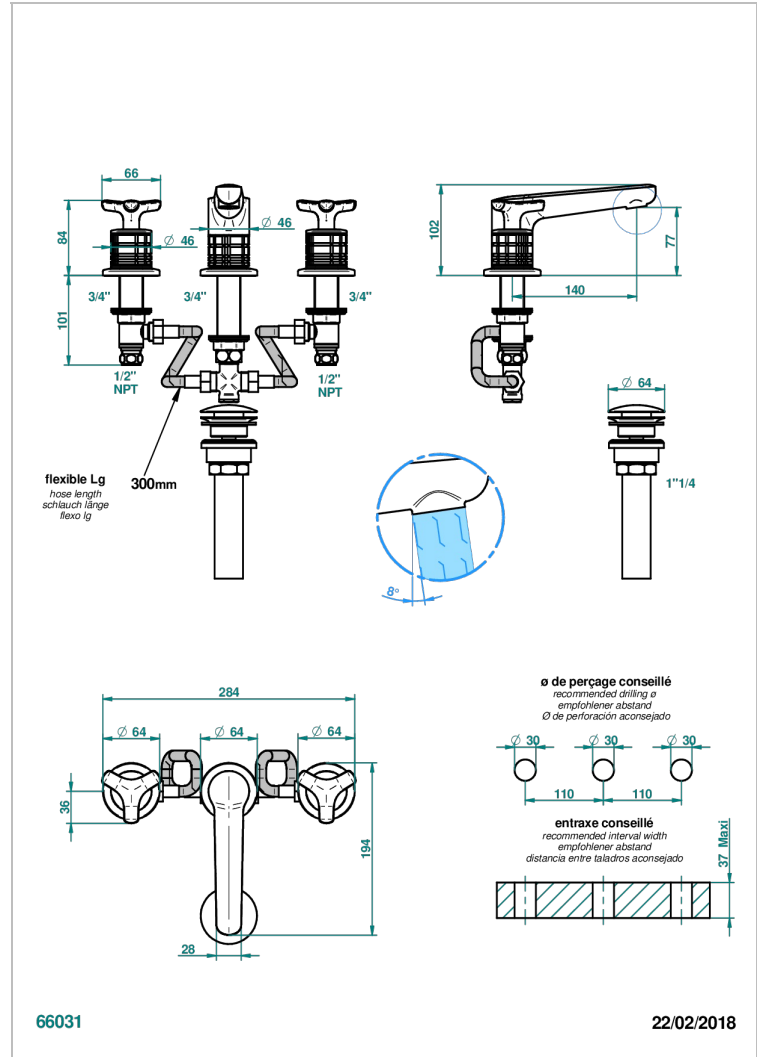

SYSTEM HOWLITE

G9G-151/US

Widespread lavatory set with drain

CHARACTERISTIC

- System Howlite
- Widespread lavatory set with drain

AVAILABLE FINITIONS

Black ceram - D30
Blush PVD - H62
Brass color PVD - H49
Brown bronze color PVD - F33
Chrome polished - A02
Copper antique matt, coated - H07

Matt nickel (American satin) - C01
Matt nickel color PVD - H56
Nickel antique / Sovereign - H28
Nickel color PVD - H55
Nickel polished - B01
Soft gold - F30

Soft matt gold - F31
Umber PVD - H66