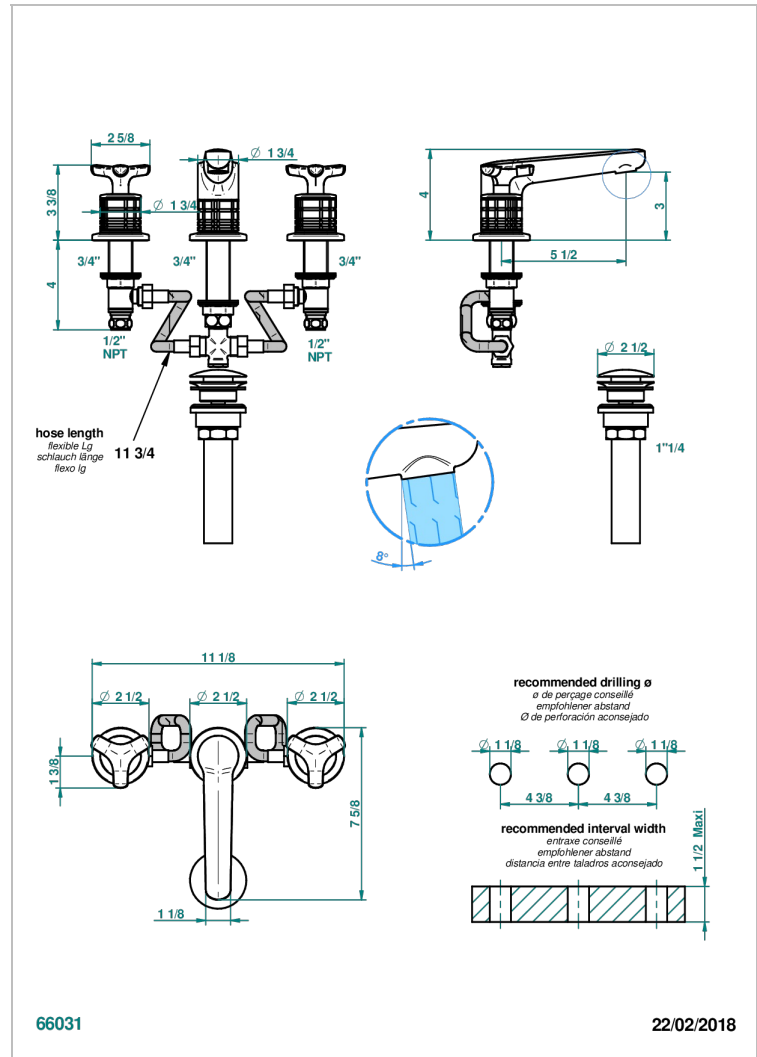

# SYSTEM HOWLITE

G9G-151/US

Widespread lavatory set with drain

THG<sup>®</sup>  
PARIS

## CHARACTERISTIC

- System Howlite
- Widespread lavatory set with drain