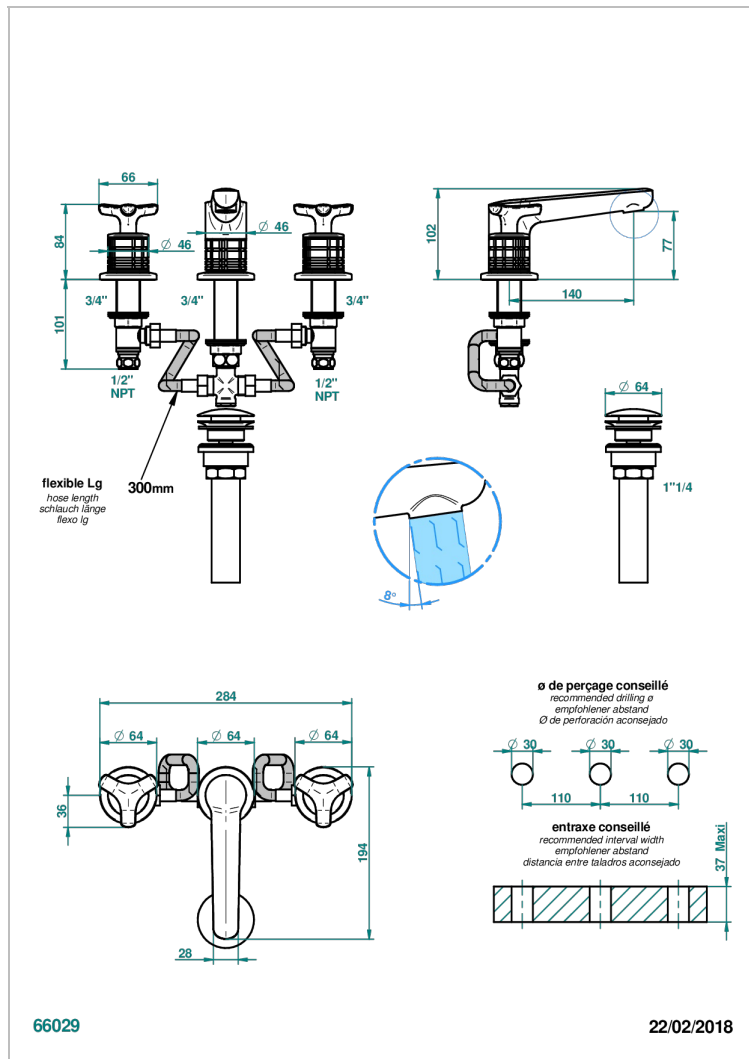

SYSTEM SQUARED METAL

G9E-151/US

Rim mounted 3-hole basin mixer with waste

THG[®]
PARIS

CARACTERÍSTICAS

- System Squared Metal
- Rim mounted 3-hole basin mixer with waste

ACABADOS DISPONIBLES

Bronce claro - D01
Cerámica negra mate - D30
Cobre viejo mate - H07
Cromo - A02
Cromo mate - C02
Dorado - F01

Dorado mate - F07
Dorado pálido - F30
Dorado pálido mate (sin barniz) - F31
Níquel - B01
Níquel mate - C01
Níquel viejo - H28

Polished chrome with gold inlay - GA1
Pvd blush - H62
Pvd blush mate - H60
Pvd color latón - H49
Pvd color latón mate - H50
Pvd color níquel - H55