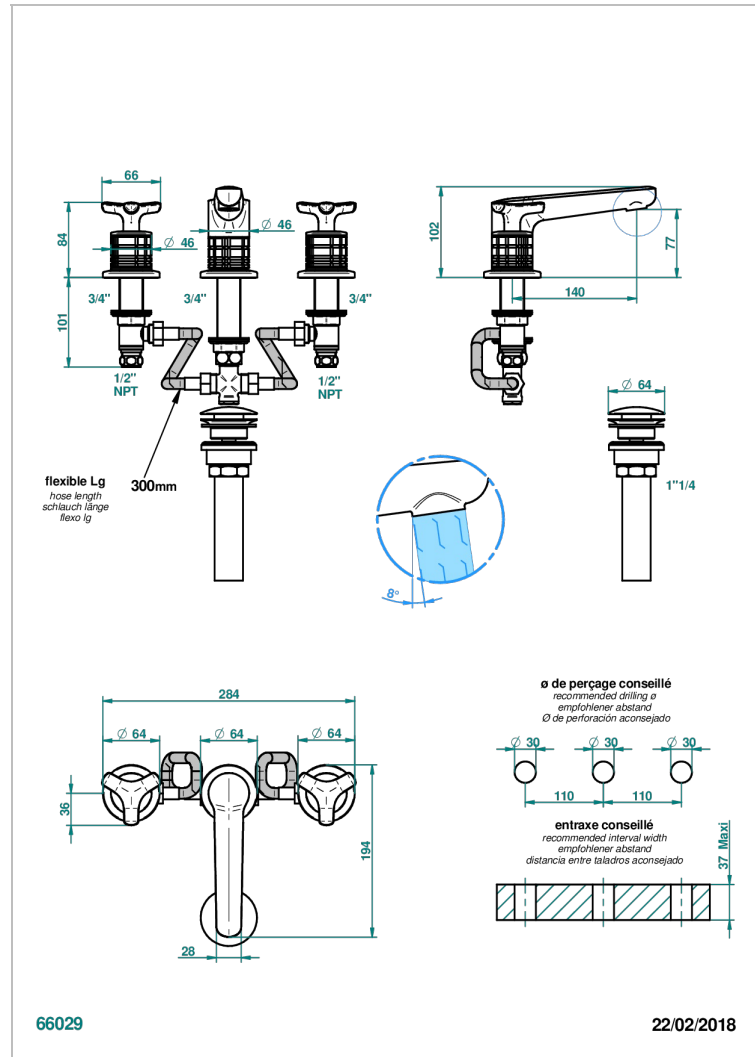

SYSTEM SQUARED METAL

G9E-151/US

Widespread lavatory set with drain

CHARACTERISTIC

- System Squared Metal
- Widespread lavatory set with drain

AVAILABLE FINITIONS

Black ceram - D30
Blush PVD - H62
Brass color PVD - H49
Brown bronze color PVD - F33
Chrome polished - A02
Copper antique matt, coated - H07

Matt nickel (American satin) - C01
Matt nickel color PVD - H56
Nickel antique / Sovereign - H28
Nickel color PVD - H55
Nickel polished - B01
Polished chrome with gold inlay - GA1

Soft gold - F30
Soft matt gold - F31
Umber PVD - H66