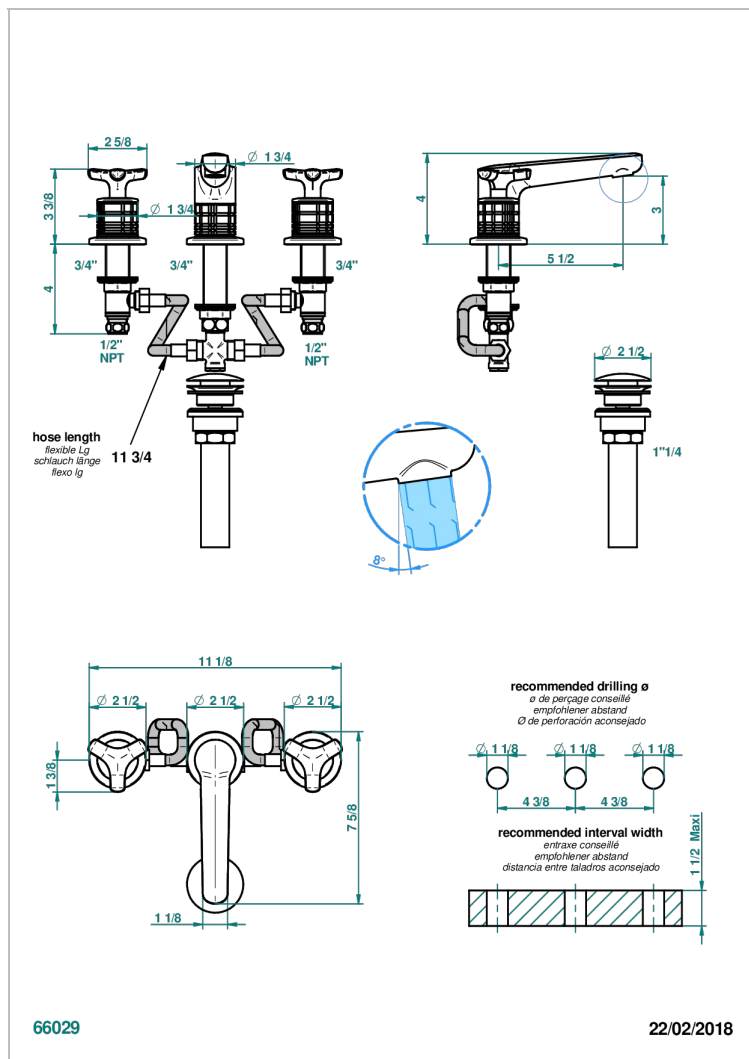

SYSTEM SQUARED METAL

G9E-151/US

Rim mounted 3-hole basin mixer with waste

THG[®]
PARIS

CARACTERÍSTICAS

- System Squared Metal
- Rim mounted 3-hole basin mixer with waste

ACABADOS DISPONIBLES

Bronce claro - D01
Cerámica negra mate - D30
Cobre viejo mate - H07
Cromo - A02
Cromo mate - C02
Dorado - F01

Dorado mate - F07
Dorado pálido - F30
Dorado pálido mate (sin barniz) - F31
Níquel - B01
Níquel mate - C01
Níquel viejo - H28

Polished chrome with gold inlay - GA1
Pvd blush - H62
Pvd blush mate - H60
Pvd color latón - H49
Pvd color latón mate - H50
Pvd color níquel - H55