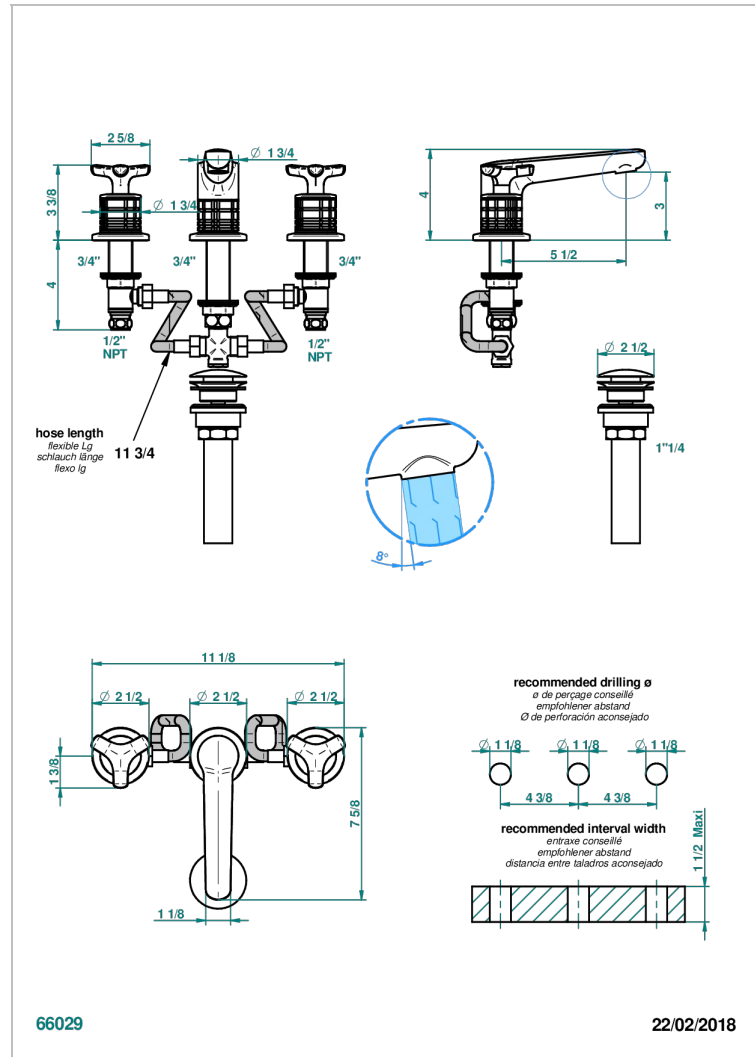

# SYSTEM SQUARED METAL

G9E-151/US

Widespread lavatory set with drain

THG<sup>®</sup>  
PARIS

## CHARACTERISTIC

- System Squared Metal
- Widespread lavatory set with drain