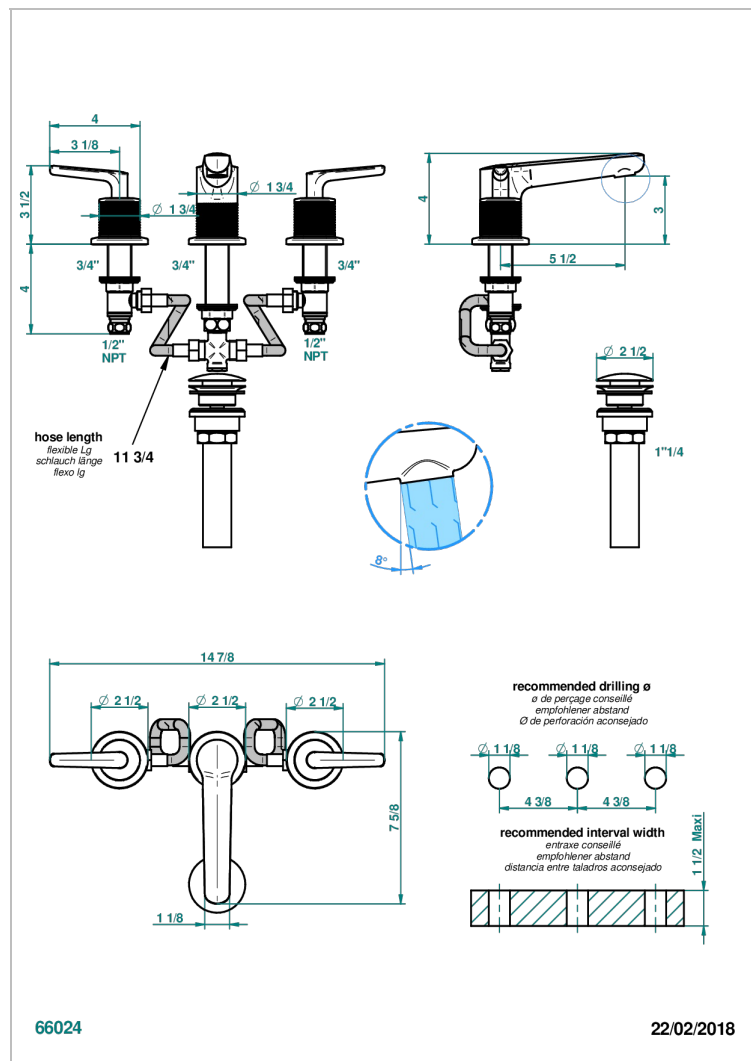

SYSTEM DIAMOND METAL WITH LEVER

G9D-151/US

Rim mounted 3-hole basin mixer with waste

CARACTERÍSTICAS

- System Diamond Metal with lever
- Rim mounted 3-hole basin mixer with waste

ACABADOS DISPONIBLES

Bronce claro - D01
Cerámica negra mate - D30
Cobre viejo mate - H07
Cromo - A02
Cromo mate - C02
Dorado - F01