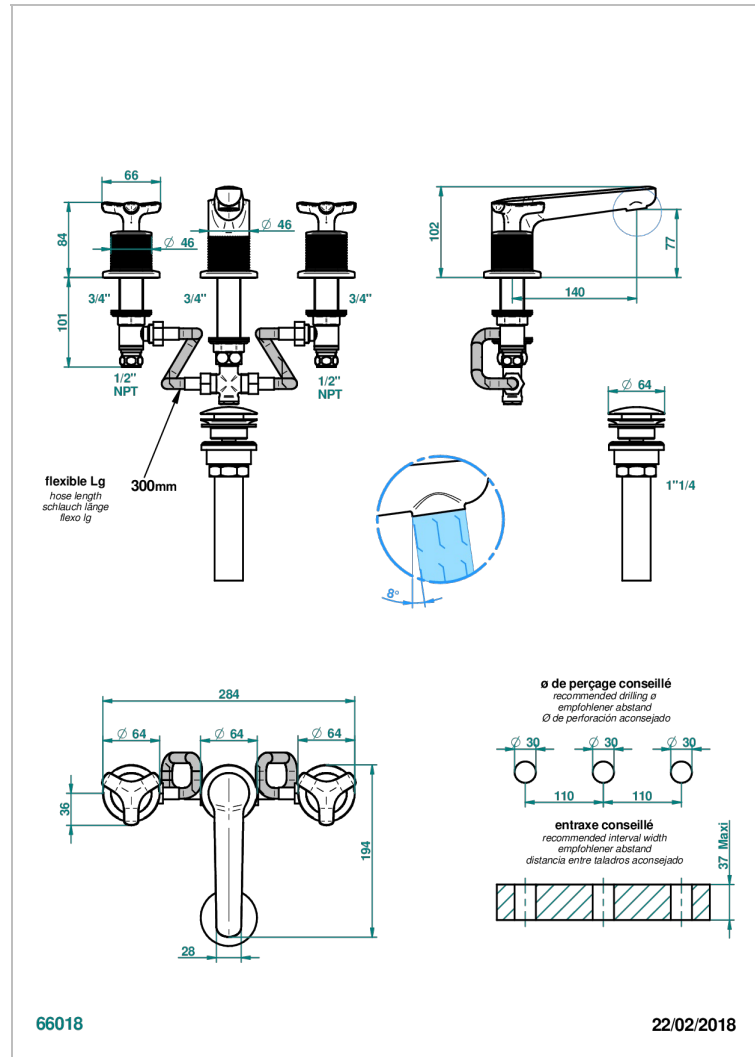

# SYSTEM DIAMOND METAL

G9C-151/US

Rim mounted 3-hole basin mixer with waste

## CARACTERÍSTICAS

- System Diamond Metal
- Rim mounted 3-hole basin mixer with waste