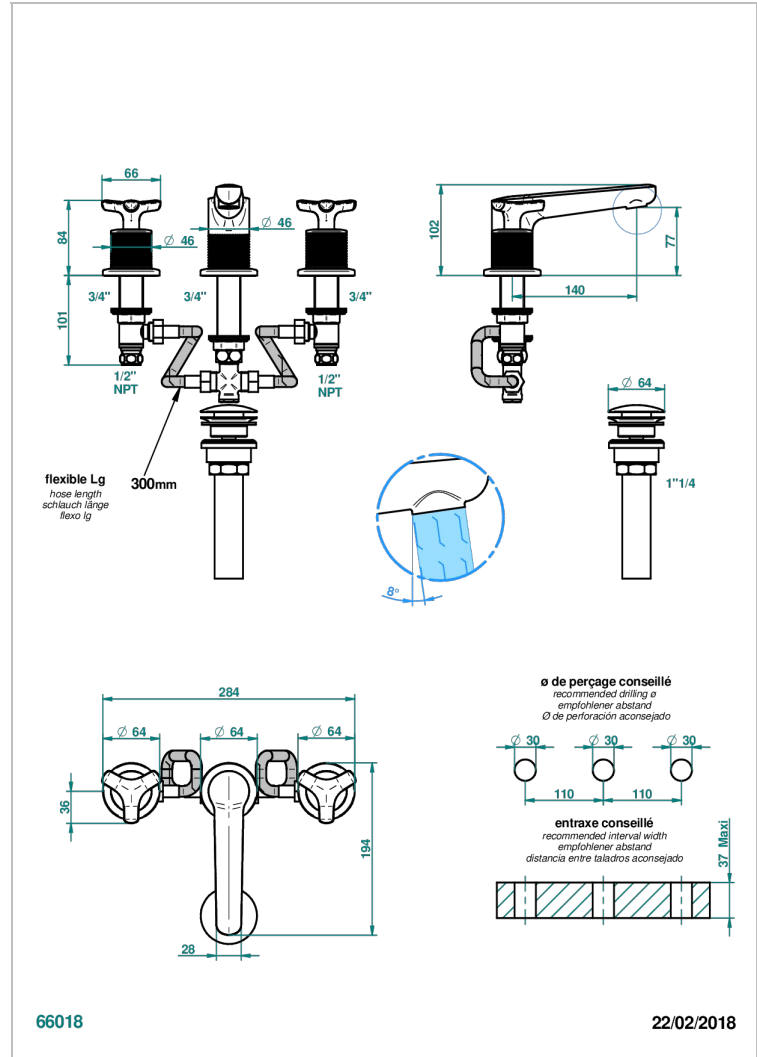

# SYSTEM DIAMOND METAL

G9C-151/US

Widespread lavatory set with drain

## CHARACTERISTIC

- System Diamond Metal
- Widespread lavatory set with drain