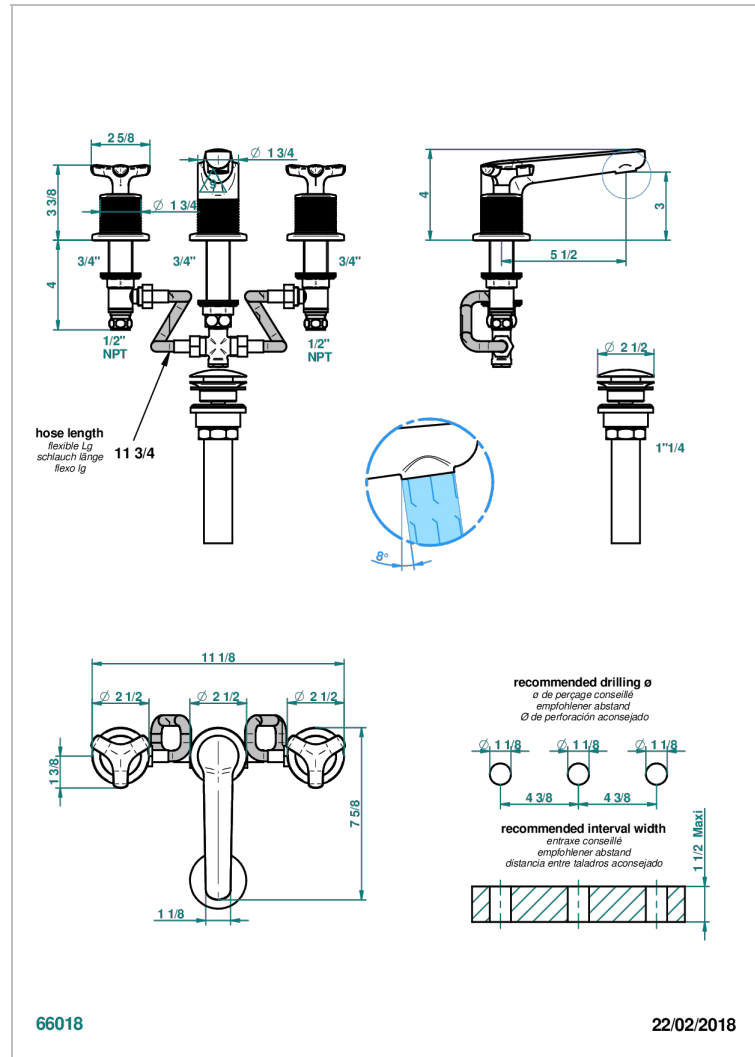

SYSTEM DIAMOND METAL

G9C-151/US

Rim mounted 3-hole basin mixer with waste

THG[®]
PARIS

CARACTERÍSTICAS

- System Diamond Metal
- Rim mounted 3-hole basin mixer with waste

ACABADOS DISPONIBLES

Bronce claro - D01
Cerámica negra mate - D30
Cobre viejo mate - H07
Cromo - A02
Cromo mate - C02
Dorado - F01