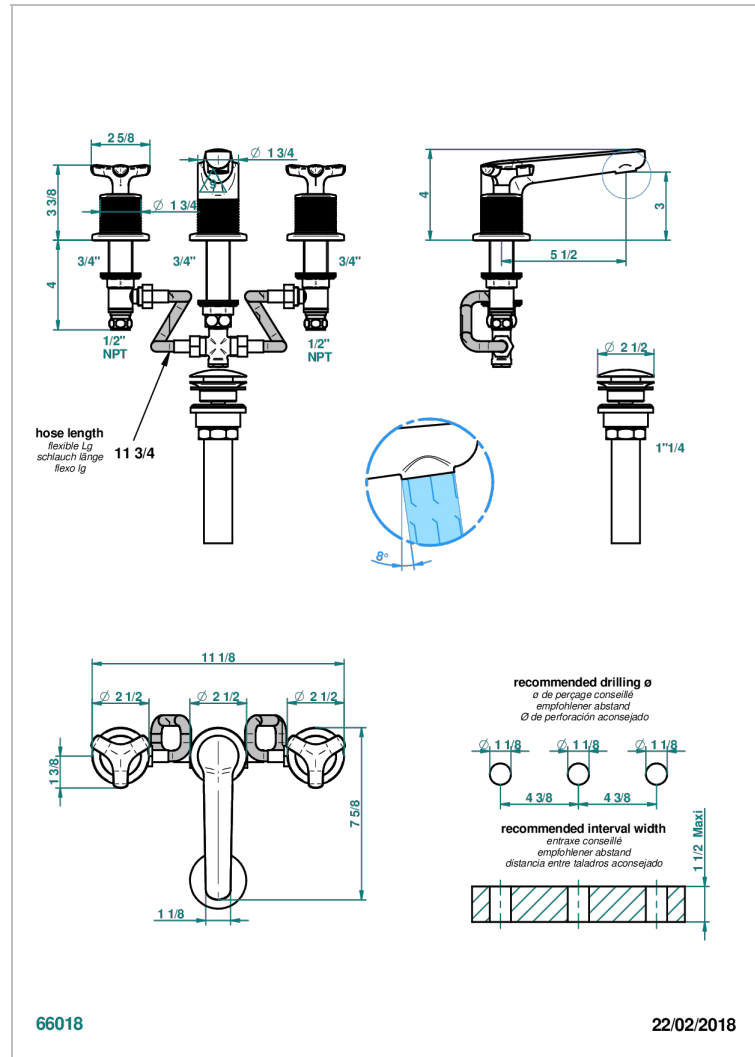

SYSTEM DIAMOND METAL

G9C-151/US

Widespread lavatory set with drain

CHARACTERISTIC

- System Diamond Metal
- Widespread lavatory set with drain

AVAILABLE FINITIONS

Black ceram - D30
Blush PVD - H62
Brass color PVD - H49
Brown bronze color PVD - F33
Chrome polished - A02
Copper antique matt, coated - H07

Matt nickel (American satin) - C01
Matt nickel color PVD - H56
Nickel antique / Sovereign - H28
Nickel color PVD - H55
Nickel polished - B01
Polished chrome with gold inlay - GA1

Soft gold - F30
Soft matt gold - F31
Umber PVD - H66