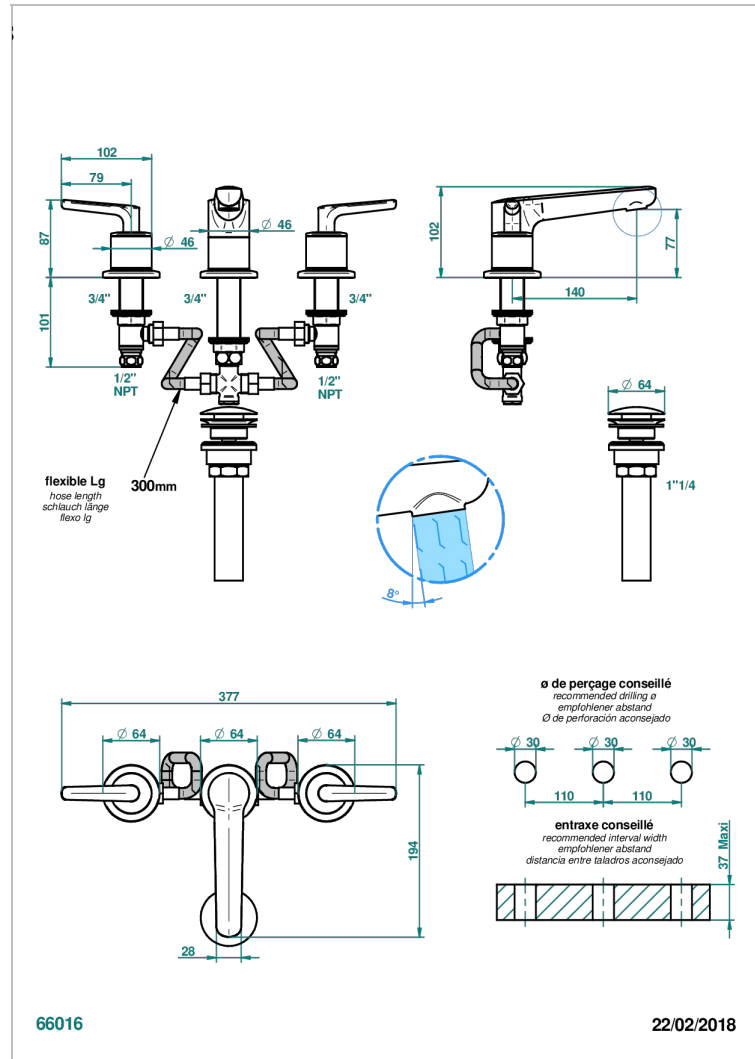

SYSTEM SMOOTH METAL WITH LEVER

G9B-151/US

Rim mounted 3-hole basin mixer with waste

CARACTERÍSTICAS

- System Smooth Metal with lever
- Rim mounted 3-hole basin mixer with waste

ACABADOS DISPONIBLES

Bronce claro - D01
Cerámica negra mate - D30
Cobre viejo mate - H07
Cromo - A02
Cromo mate - C02
Dorado - F01

Dorado mate - F07
Dorado pálido - F30
Dorado pálido mate (sin barniz) - F31
Níquel - B01
Níquel mate - C01
Níquel viejo - H28

Polished chrome with gold inlay - GA1
Pvd blush - H62
Pvd blush mate - H60
Pvd color latón - H49
Pvd color latón mate - H50
Pvd color níquel - H55