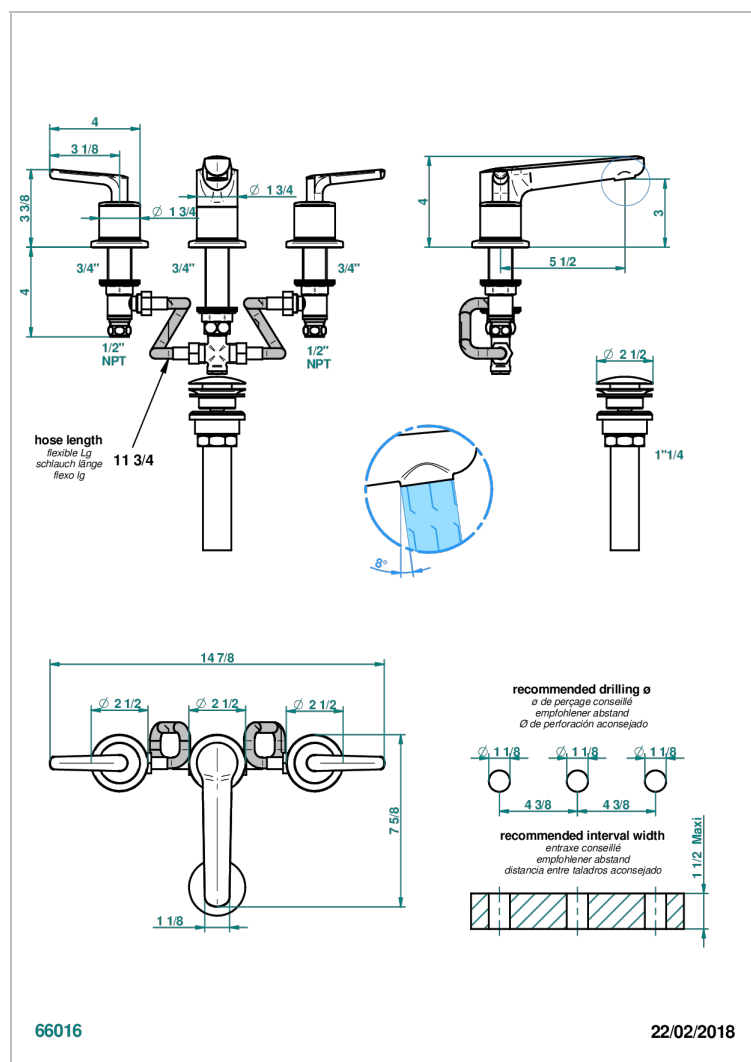

# SYSTEM SMOOTH METAL WITH LEVER

G9B-151/US

Rim mounted 3-hole basin mixer with waste

## CARACTERÍSTICAS

- System Smooth Metal with lever
- Rim mounted 3-hole basin mixer with waste