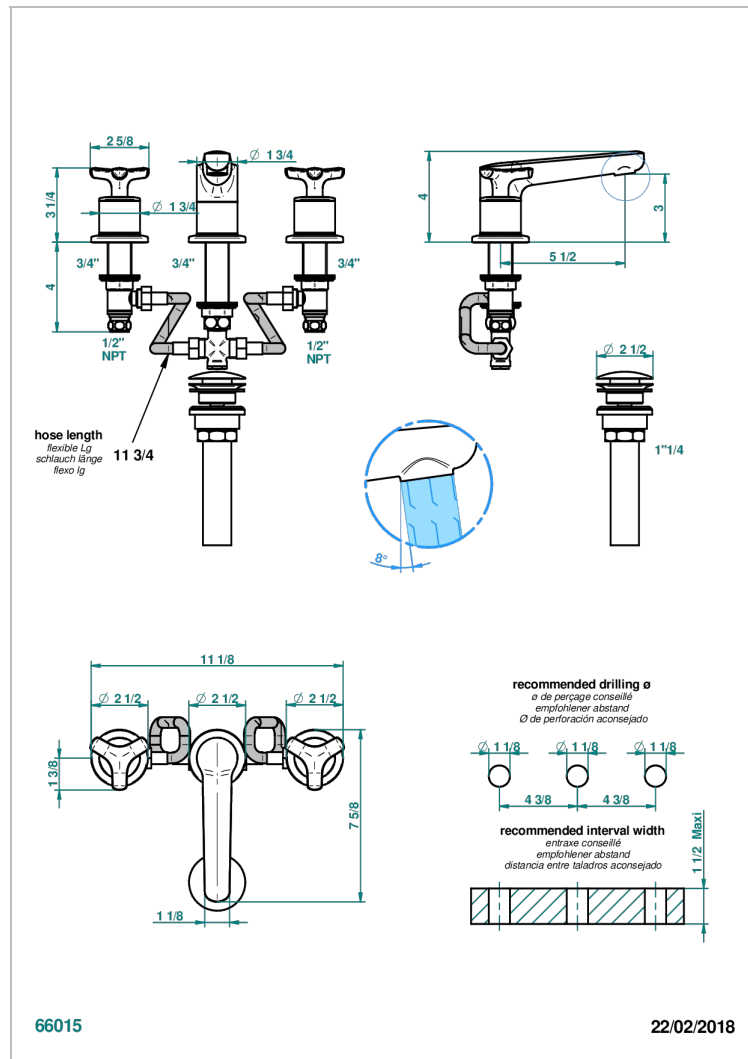

# SYSTEM SMOOTH METAL

G9A-151/US

Rim mounted 3-hole basin mixer with waste

THG<sup>®</sup>  
PARIS

## CARACTERÍSTICAS

- System Smooth Metal
- Rim mounted 3-hole basin mixer with waste