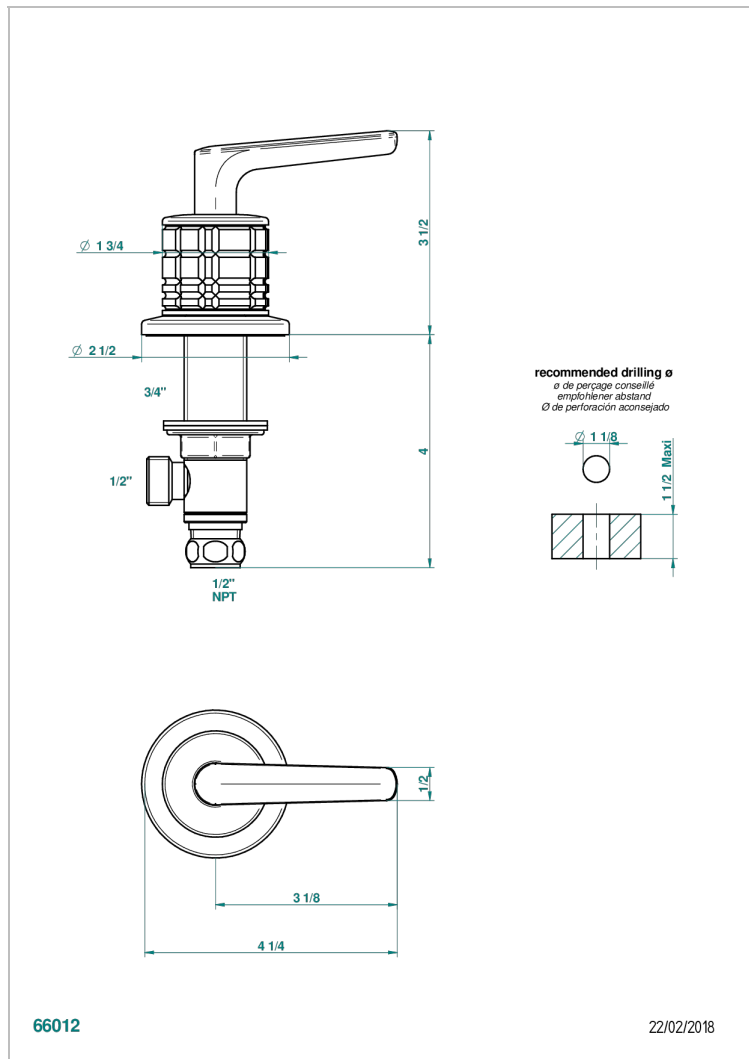

SYSTEM CRYSTAL WITH LEVER HANDLES

G9K-35/CUS

1/2" deck valve with trim for lavatory - Cold

CHARACTERISTIC

- System Crystal with lever handles
- 1/2" deck valve with trim for lavatory - Cold

AVAILABLE FINITIONS