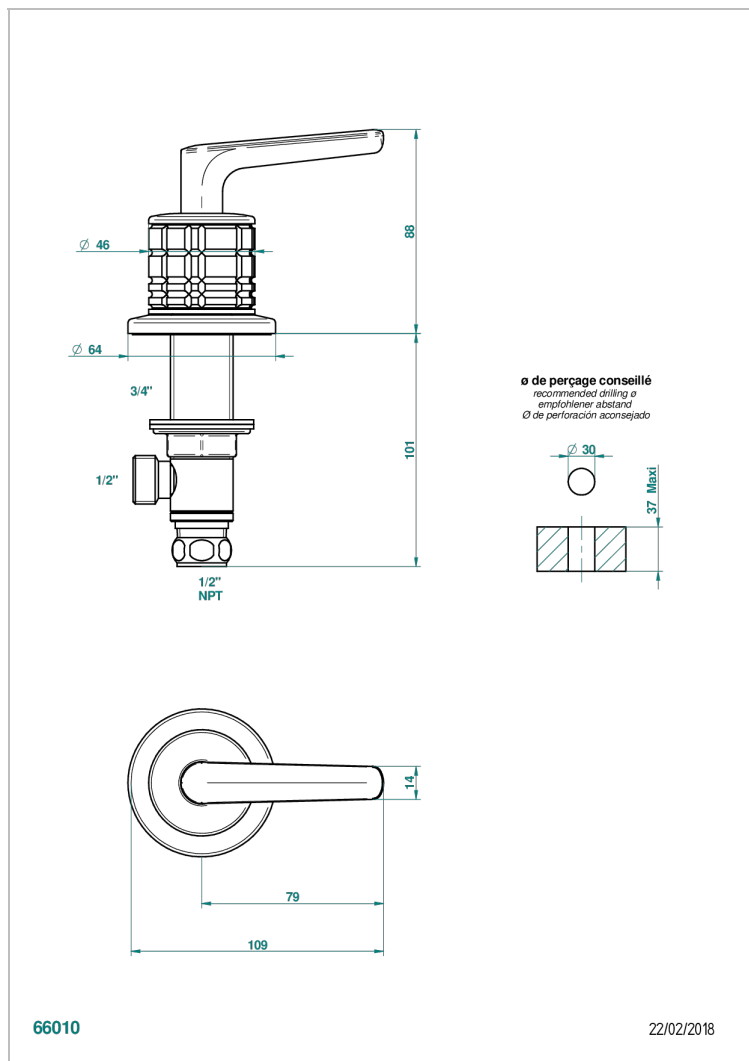

SYSTEM SQUARED METAL WITH LEVER HANDLES

G9F-35/CUS

1/2" deck valve with trim for lavatory - Cold

CHARACTERISTIC

- System Squared Metal with lever handles
- 1/2" deck valve with trim for lavatory - Cold

AVAILABLE FINITIONS