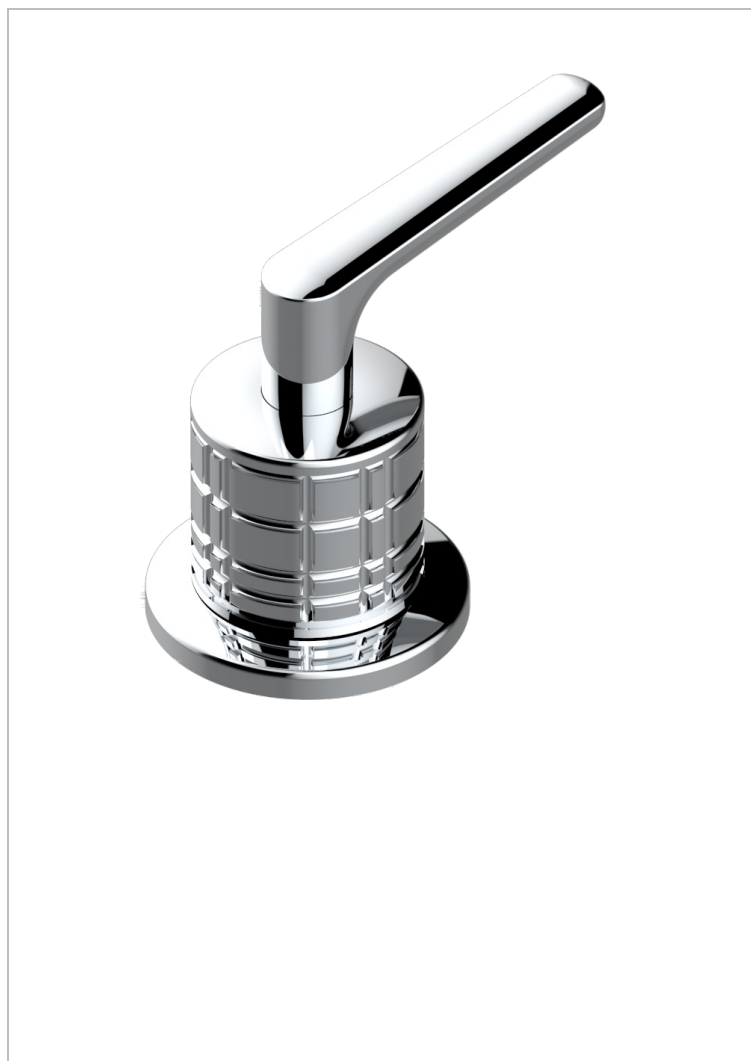

SYSTEM SQUARED METAL WITH LEVER HANDLES

G9F-35/CUS

1/2" deck valve with trim for lavatory - Cold

CHARACTERISTIC

- System Squared Metal with lever handles
- 1/2" deck valve with trim for lavatory - Cold

AVAILABLE FINITIONS

Black ceram - D30
Blush PVD - H62
Brass color PVD - H49
Brown bronze color PVD - F33
Chrome polished - A02
Copper antique matt, coated - H07

Gold color PVD - H52
Gold mat - F07
Gold polished - F01
Graphite PVD - H64
Light coated bronze - D01
Matt Umber PVD - H67

Matt blush PVD - H60
Matt brass color PVD - H50
Matt brown bronze color PVD - F34
Matt chrome (American satin) - C02
Matt gold color PVD - H53
Matt graphite PVD - H65

Matt nickel (American satin) - C01
Matt nickel color PVD - H56
Nickel antique / Sovereign - H28
Nickel color PVD - H55
Nickel polished - B01
Polished chrome with gold inlay - GA1