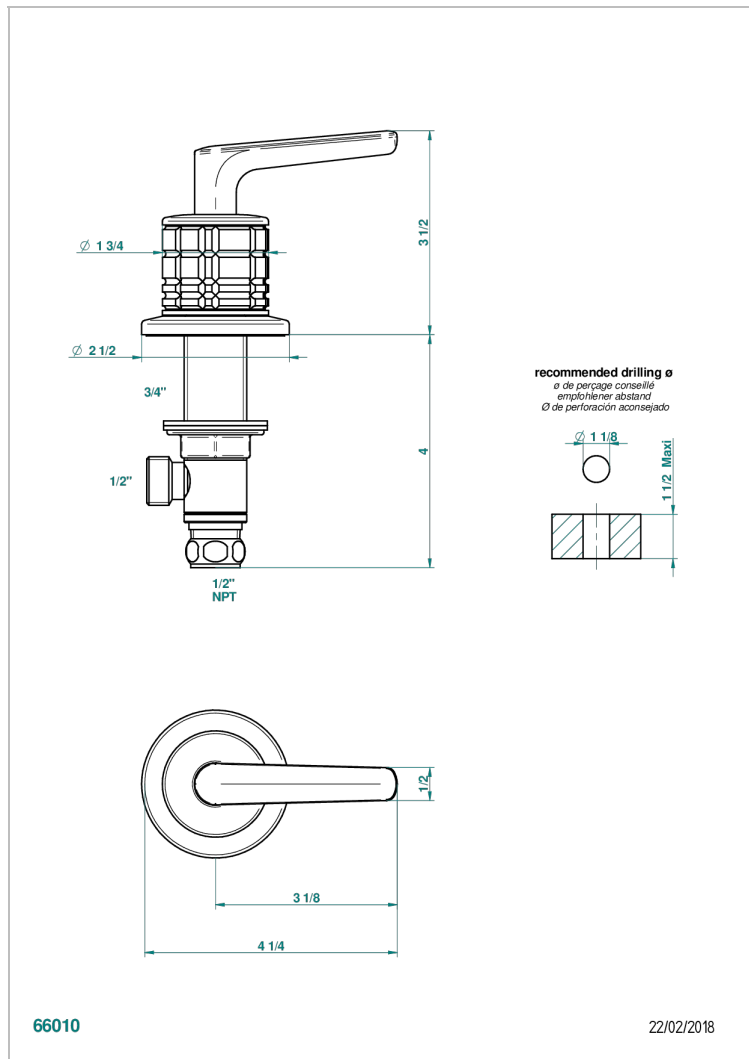

SYSTEM SQUARED METAL WITH LEVER HANDLES

G9F-35/CUS

1/2" deck valve with trim for lavatory - Cold

66010

22/02/2018

CHARACTERISTIC

- System Squared Metal with lever handles
- 1/2" deck valve with trim for lavatory - Cold