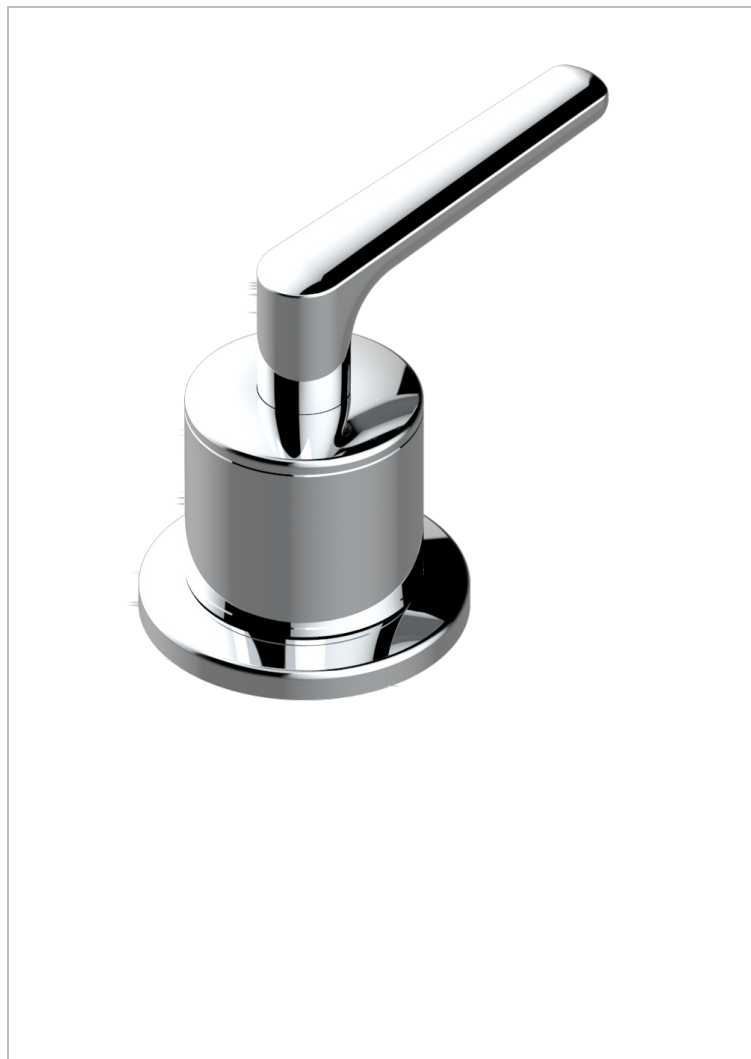

SYSTEM SMOOTH METAL WITH LEVER HANDLES

G9B-35/CUS

1/2" deck valve with trim for lavatory - Cold

CHARACTERISTIC

- System Smooth Metal with lever handles
- 1/2" deck valve with trim for lavatory - Cold

AVAILABLE FINITIONS

Black ceram - D30
Blush PVD - H62
Brass color PVD - H49
Brown bronze color PVD - F33
Chrome polished - A02
Copper antique matt, coated - H07

Gold color PVD - H52
Gold mat - F07
Gold polished - F01
Graphite PVD - H64
Light coated bronze - D01
Matt Umber PVD - H67

Matt blush PVD - H60
Matt brass color PVD - H50
Matt brown bronze color PVD - F34
Matt chrome (American satin) - C02
Matt gold color PVD - H53
Matt graphite PVD - H65

Matt nickel (American satin) - C01
Matt nickel color PVD - H56
Nickel antique / Sovereign - H28
Nickel color PVD - H55
Nickel polished - B01
Polished chrome with gold inlay - GA1