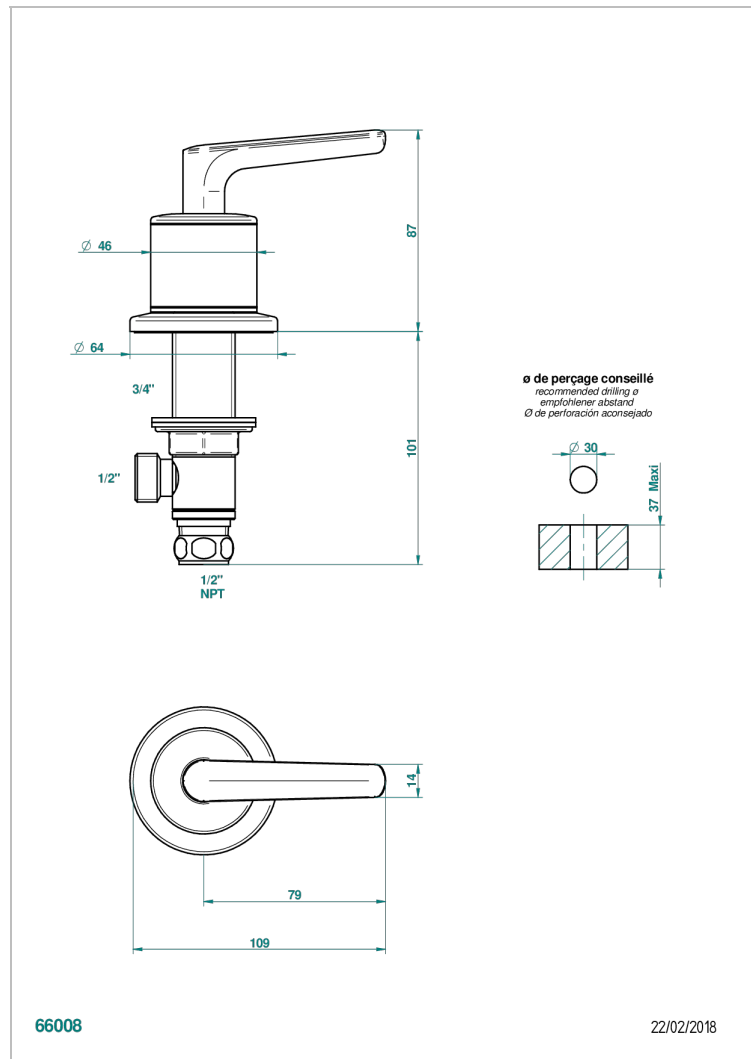

SYSTEM SMOOTH METAL WITH LEVER HANDLES

G9B-35/CUS

1/2" deck valve with trim for lavatory - Cold

CHARACTERISTIC

- System Smooth Metal with lever handles
- 1/2" deck valve with trim for lavatory - Cold

AVAILABLE FINITIONS