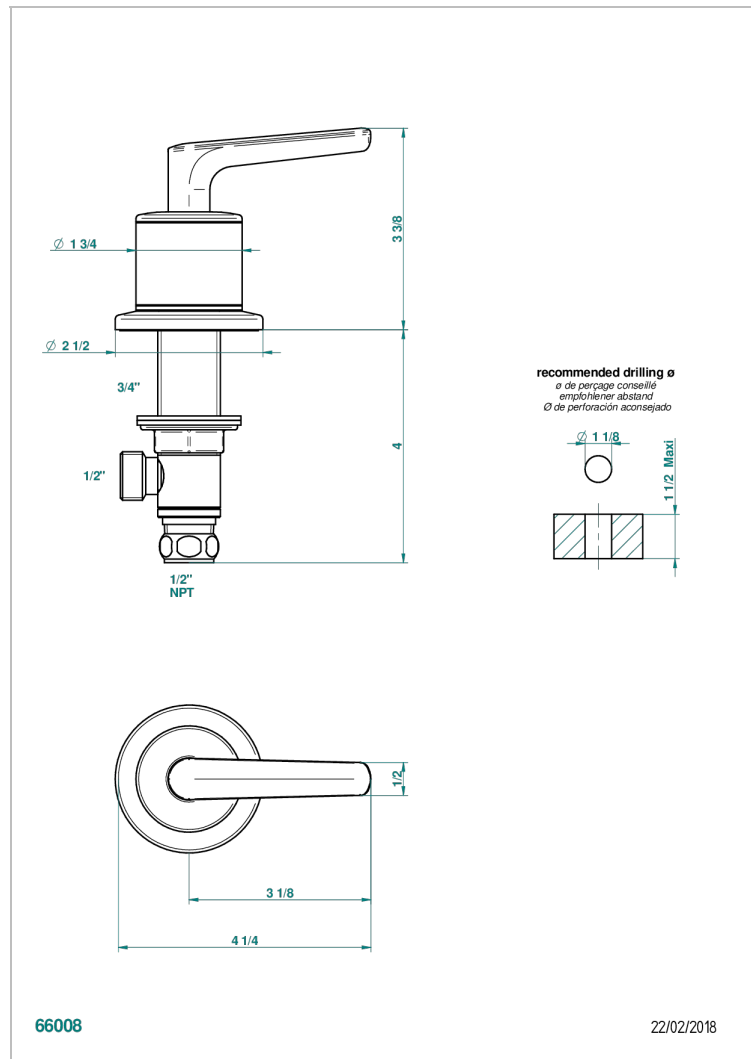

SYSTEM SMOOTH METAL WITH LEVER HANDLES

G9B-35/CUS

1/2" deck valve with trim for lavatory - Cold

CHARACTERISTIC

- System Smooth Metal with lever handles
- 1/2" deck valve with trim for lavatory - Cold

AVAILABLE FINITIONS