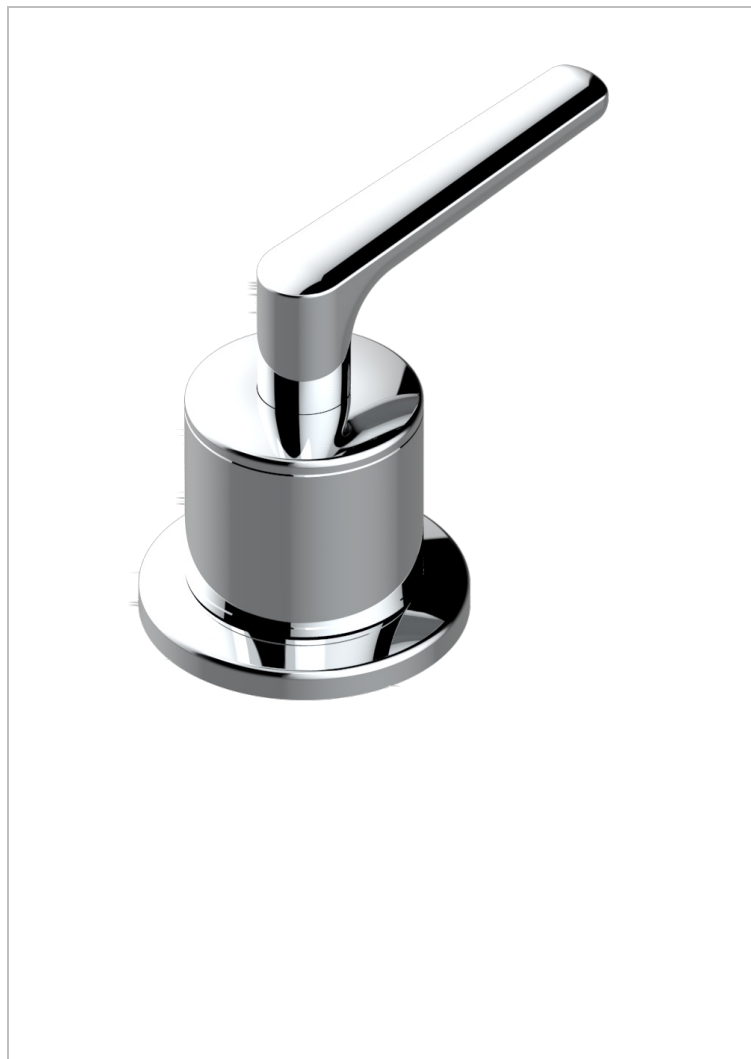

SYSTEM SMOOTH METAL WITH LEVER HANDLES

G9B-35/CUS

1/2" deck valve with trim for lavatory - Cold

CHARACTERISTIC

- System Smooth Metal with lever handles
- 1/2" deck valve with trim for lavatory - Cold

AVAILABLE FINITIONS

Black ceram - D30
 Blush PVD - H62
 Brass color PVD - H49
 Brown bronze color PVD - F33
 Chrome polished - A02
 Copper antique matt, coated - H07

Gold color PVD - H52
 Gold mat - F07
 Gold polished - F01
 Graphite PVD - H64
 Light coated bronze - D01
 Matt Umber PVD - H67

Matt blush PVD - H60
 Matt brass color PVD - H50
 Matt brown bronze color PVD - F34
 Matt chrome (American satin) - C02
 Matt gold color PVD - H53
 Matt graphite PVD - H65

Matt nickel (American satin) - C01
 Matt nickel color PVD - H56
 Nickel antique / Sovereign - H28
 Nickel color PVD - H55
 Nickel polished - B01
 Polished chrome with gold inlay - GA1