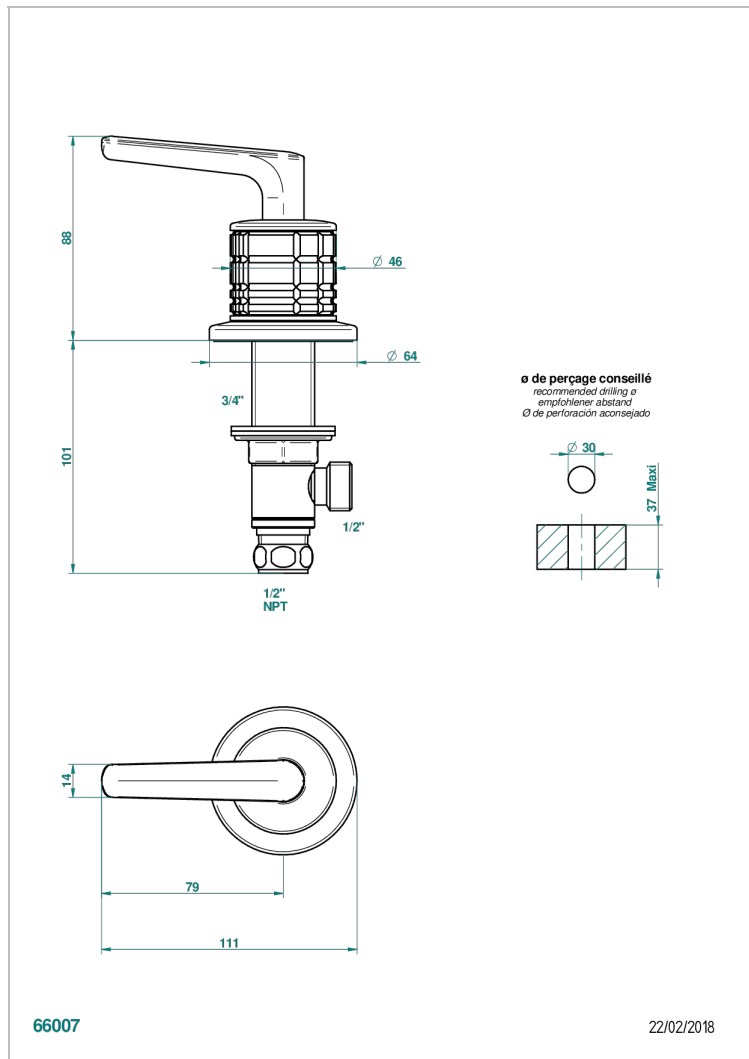

# SYSTEM CRYSTAL WITH LEVER HANDLES

G9K-35/HUS

1/2" deck valve with trim for lavatory - Hot

## CHARACTERISTIC

- System Crystal with lever handles
- 1/2" deck valve with trim for lavatory - Hot