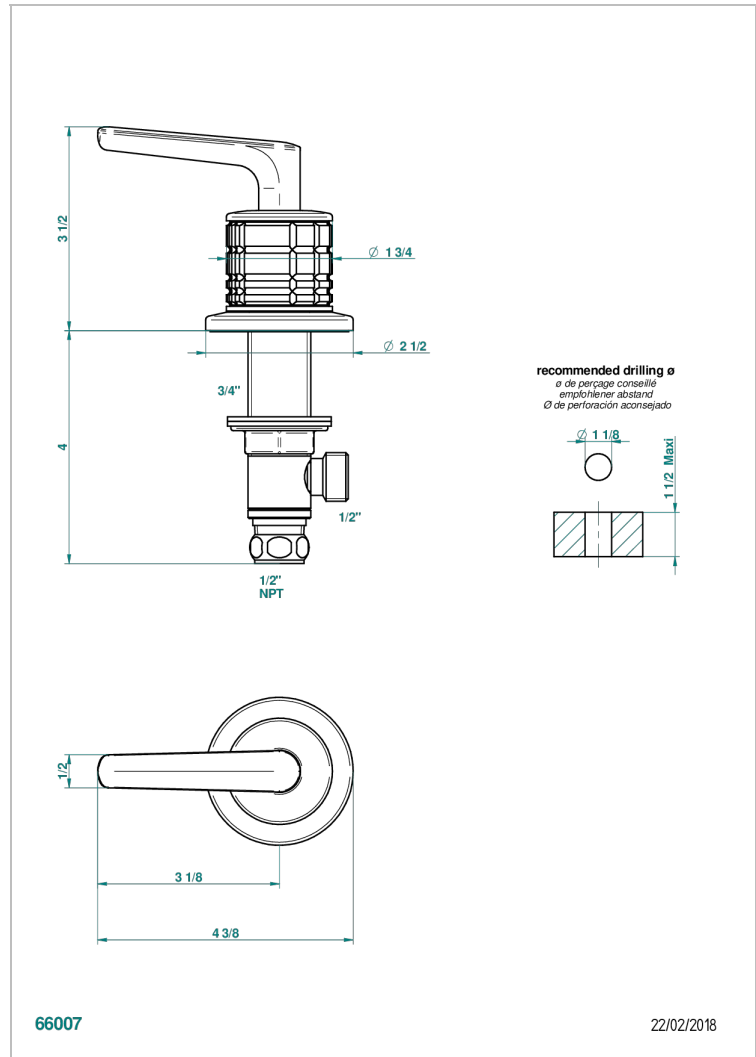

SYSTEM CRYSTAL WITH LEVER HANDLES

G9K-35/HUS

1/2" deck valve with trim for lavatory - Hot

CHARACTERISTIC

- System Crystal with lever handles
- 1/2" deck valve with trim for lavatory - Hot

AVAILABLE FINITIONS