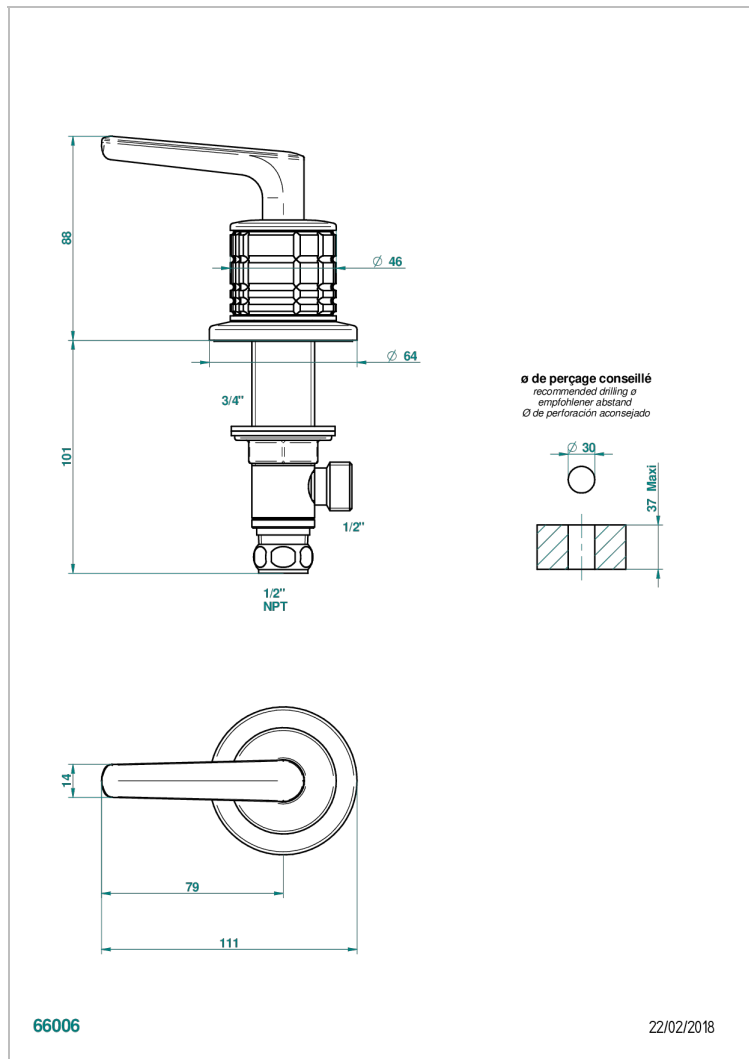

SYSTEM HOWLITE WITH LEVER HANDLES

G9H-35/HUS

1/2" deck valve with trim for lavatory - Hot

CHARACTERISTIC

- System Howlite with lever handles
- 1/2" deck valve with trim for lavatory - Hot

AVAILABLE FINITIONS