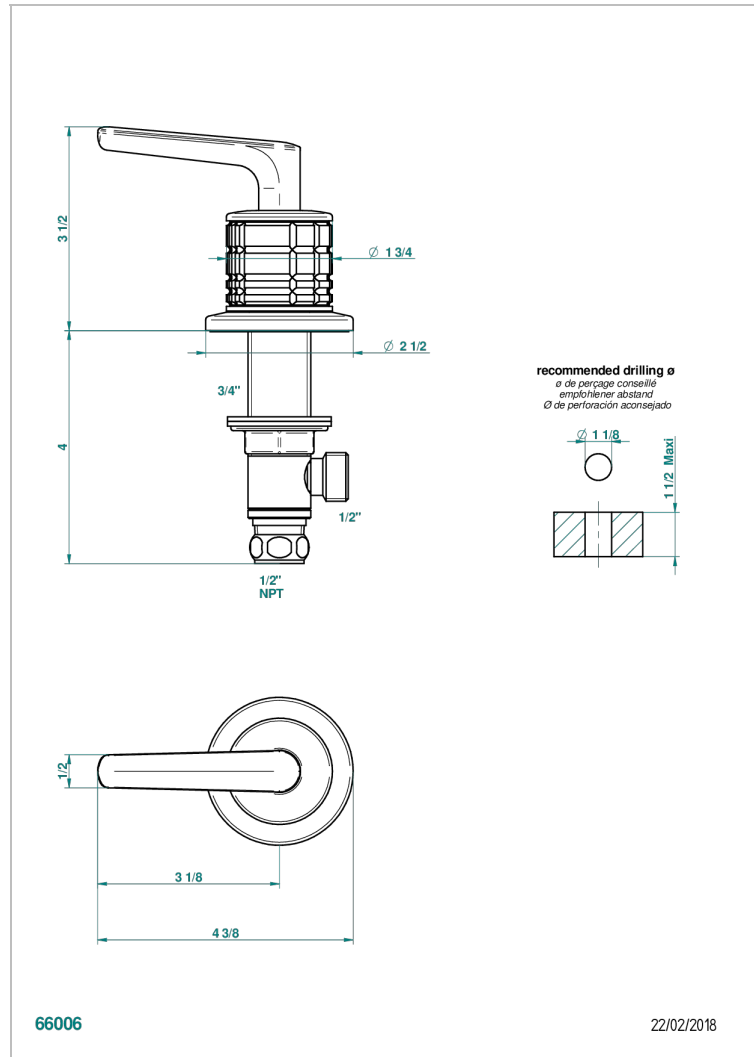

SYSTEM HOWLITE WITH LEVER HANDLES

G9H-35/HUS

1/2" deck valve with trim for lavatory - Hot

CHARACTERISTIC

- System Howlite with lever handles
- 1/2" deck valve with trim for lavatory - Hot

AVAILABLE FINITIONS