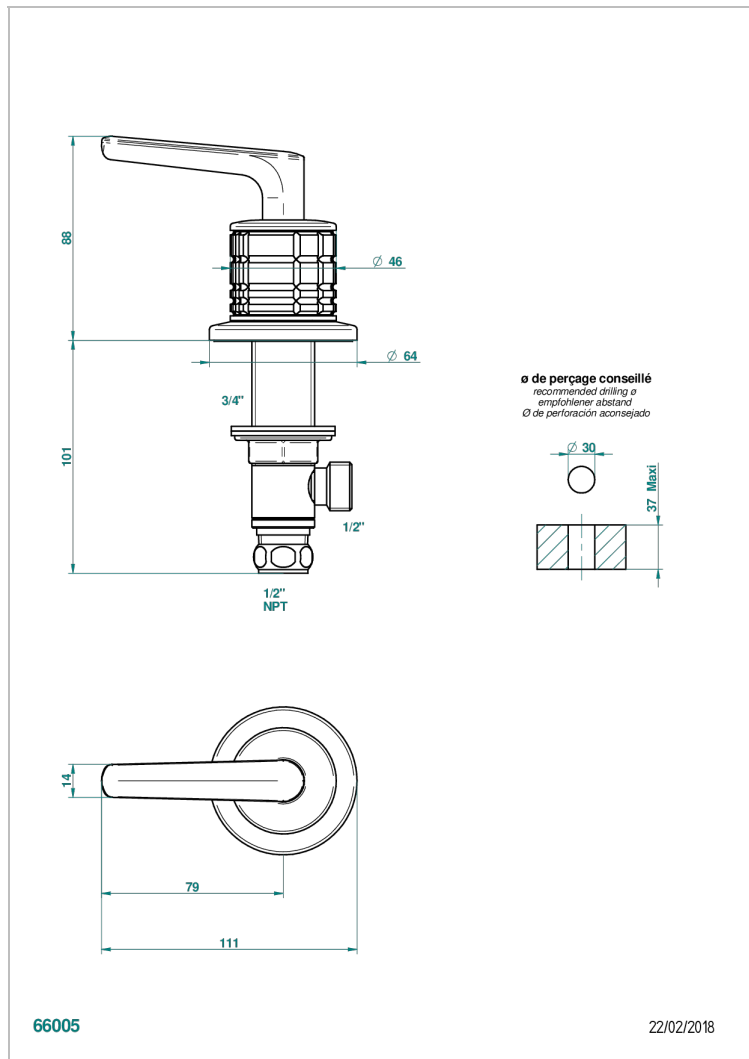

SYSTEM SQUARED METAL WITH LEVER HANDLES

G9F-35/HUS

1/2" deck valve with trim for lavatory - Hot

CHARACTERISTIC

- System Squared Metal with lever handles
- 1/2" deck valve with trim for lavatory - Hot

AVAILABLE FINITIONS