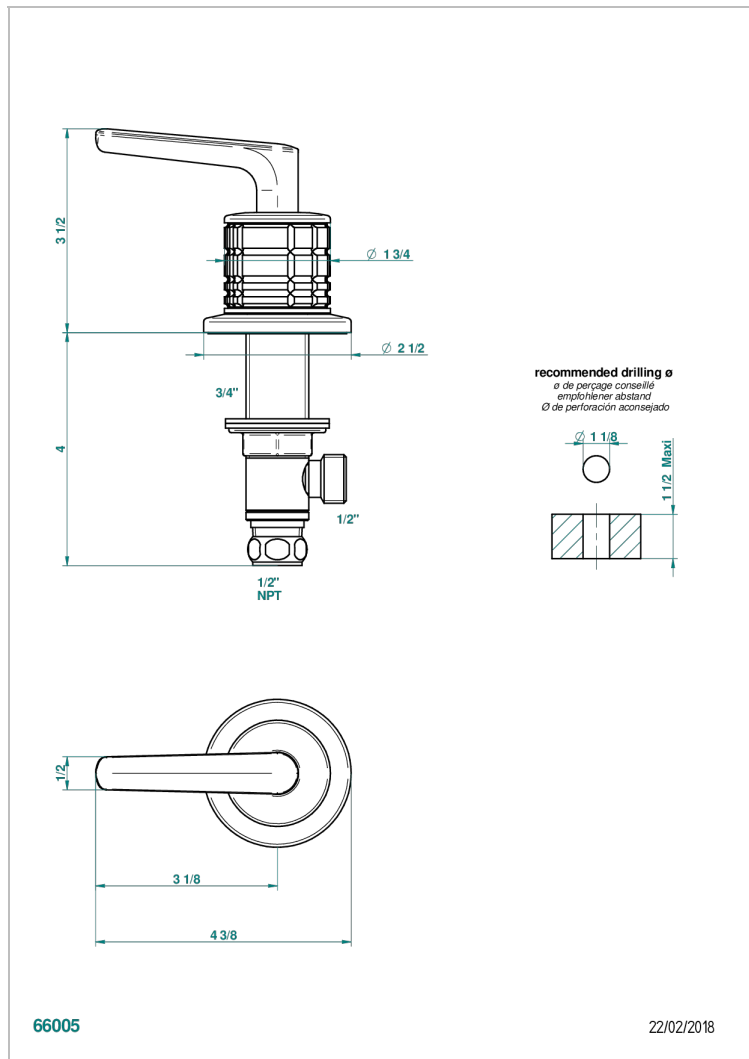

# SYSTEM SQUARED METAL WITH LEVER HANDLES

G9F-35/HUS

1/2" deck valve with trim for lavatory - Hot

## CHARACTERISTIC

- System Squared Metal with lever handles
- 1/2" deck valve with trim for lavatory - Hot