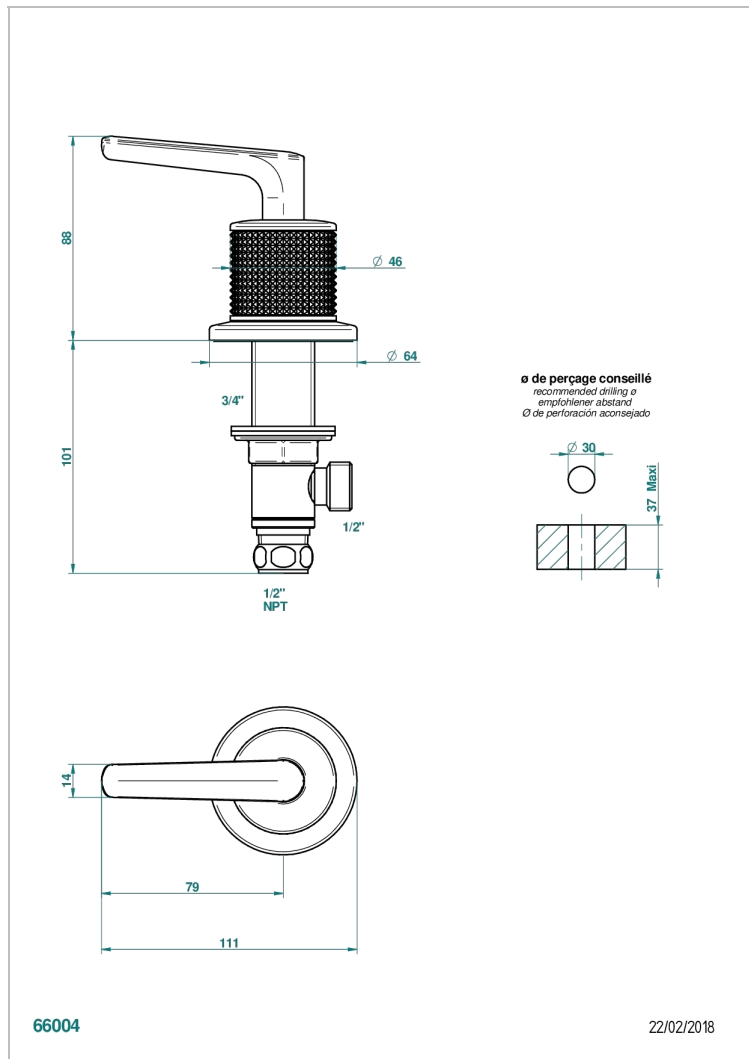

SYSTEM DIAMOND METAL WITH LEVER HANDLES

G9D-35/HUS

1/2" deck valve with trim for lavatory - Hot

CHARACTERISTIC

- System Diamond Metal with lever handles
- 1/2" deck valve with trim for lavatory - Hot

AVAILABLE FINITIONS