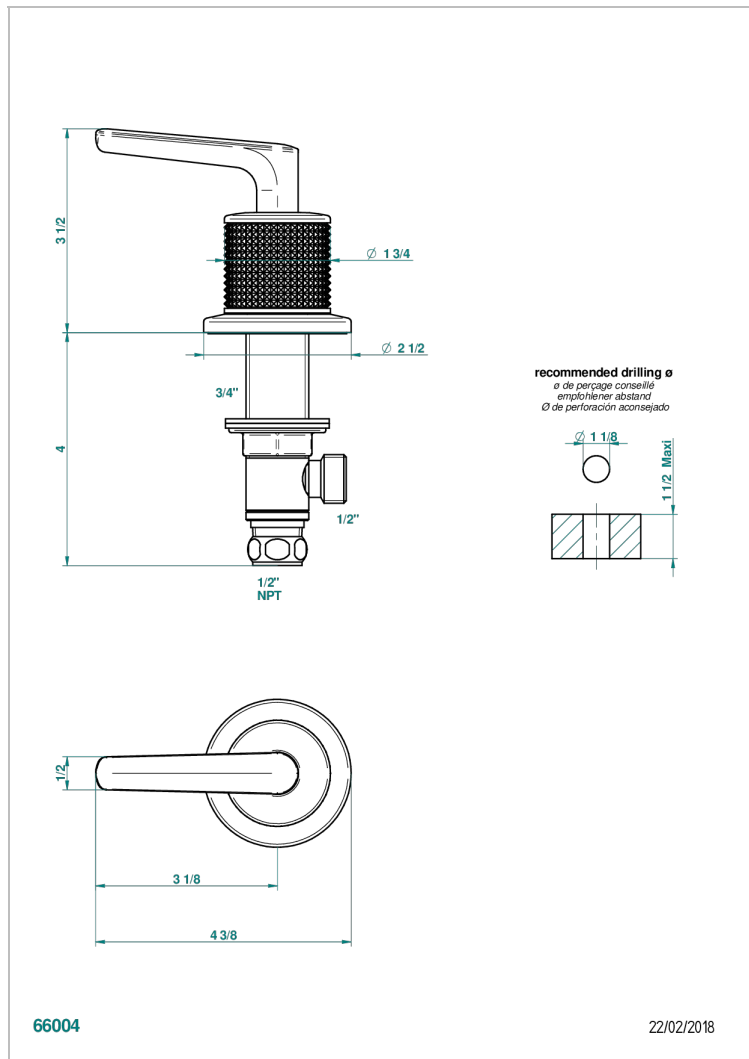

SYSTEM DIAMOND METAL WITH LEVER HANDLES

G9D-35/HUS

1/2" deck valve with trim for lavatory - Hot

CHARACTERISTIC

- System Diamond Metal with lever handles
- 1/2" deck valve with trim for lavatory - Hot

AVAILABLE FINITIONS