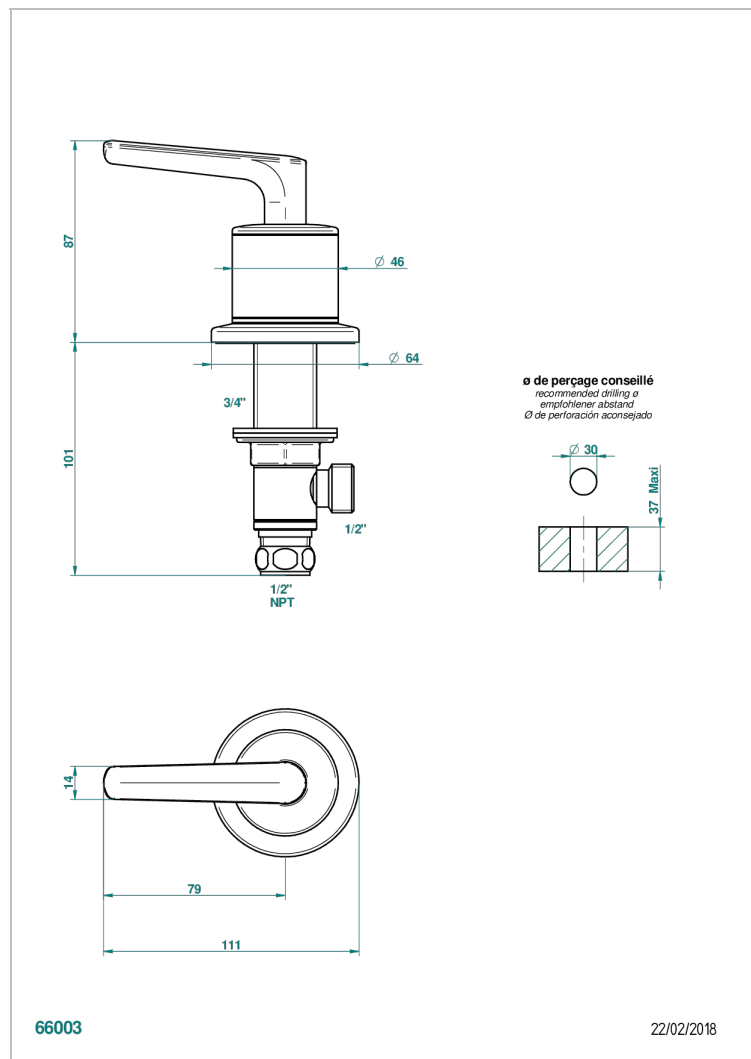

SYSTEM SMOOTH METAL WITH LEVER HANDLES

G9B-35/HUS

1/2" deck valve with trim for lavatory - Hot

CHARACTERISTIC

- System Smooth Metal with lever handles
- 1/2" deck valve with trim for lavatory - Hot

AVAILABLE FINITIONS