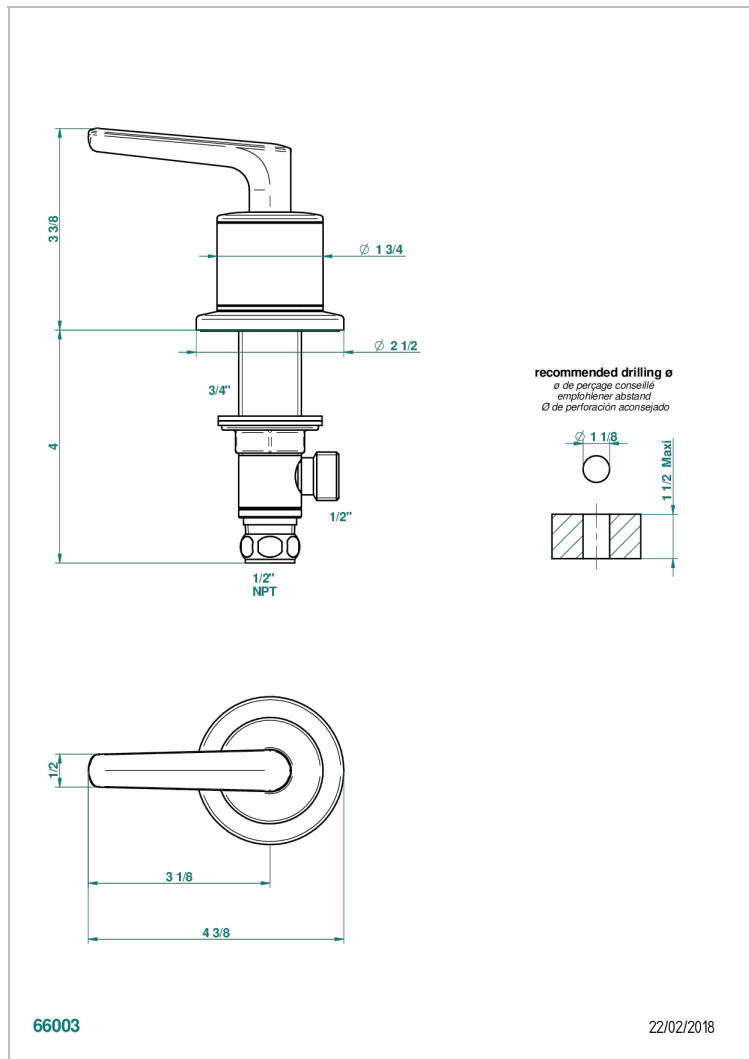

SYSTEM SMOOTH METAL WITH LEVER HANDLES

G9B-35/HUS

1/2" deck valve with trim for lavatory - Hot

66003

22/02/2018

CHARACTERISTIC

- System Smooth Metal with lever handles
- 1/2" deck valve with trim for lavatory - Hot