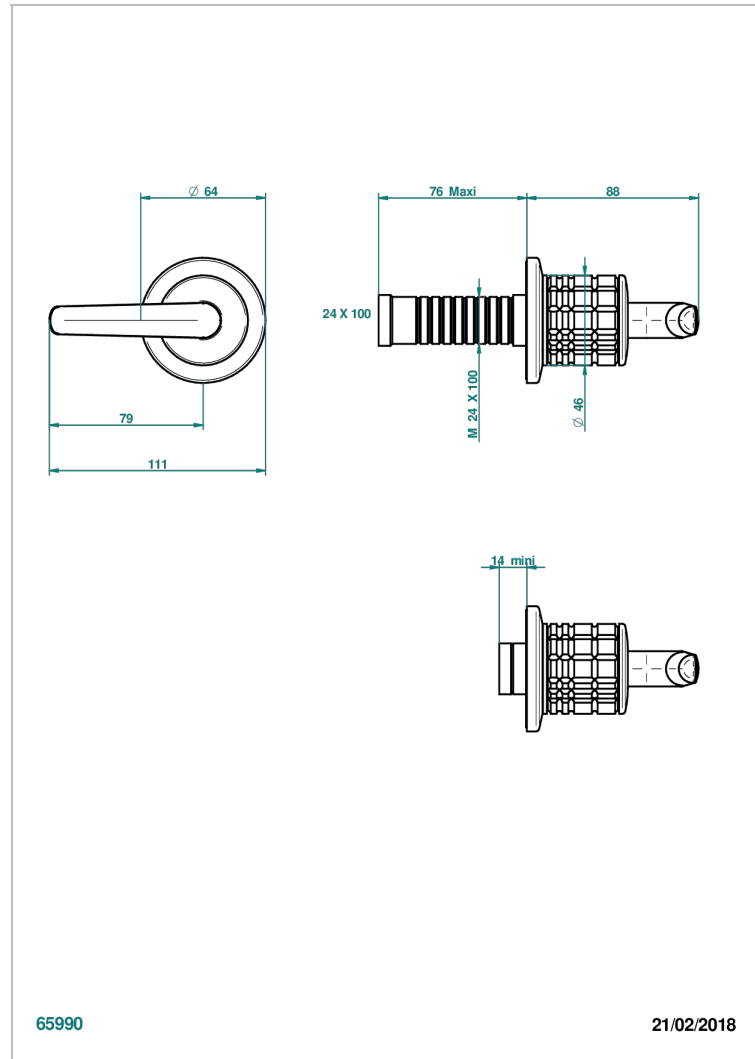

SYSTEM CRYSTAL WITH LEVER HANDLES

G9K-30B

Wall volume control 30 & 32 trim

THG[®]
PARIS

65990

21/02/2018

CHARACTERISTIC

- System Crystal with lever handles
- Wall volume control 30 & 32 trim

RELATED SKU'S

- Ref. G00-32CUSA 3/4" Volume control wall valve with ceramic cartridge
- Ref. G00-32HUSA 3/4" Volume control wall valve with ceramic cartridge counterclockwise
- Ref. G00-30CUSA 1/2" volume control wall valve with ceramic cartridge
- Ref. G00-30HUSA 1/2" Volume control wall valve with ceramic cartridge counterclockwise