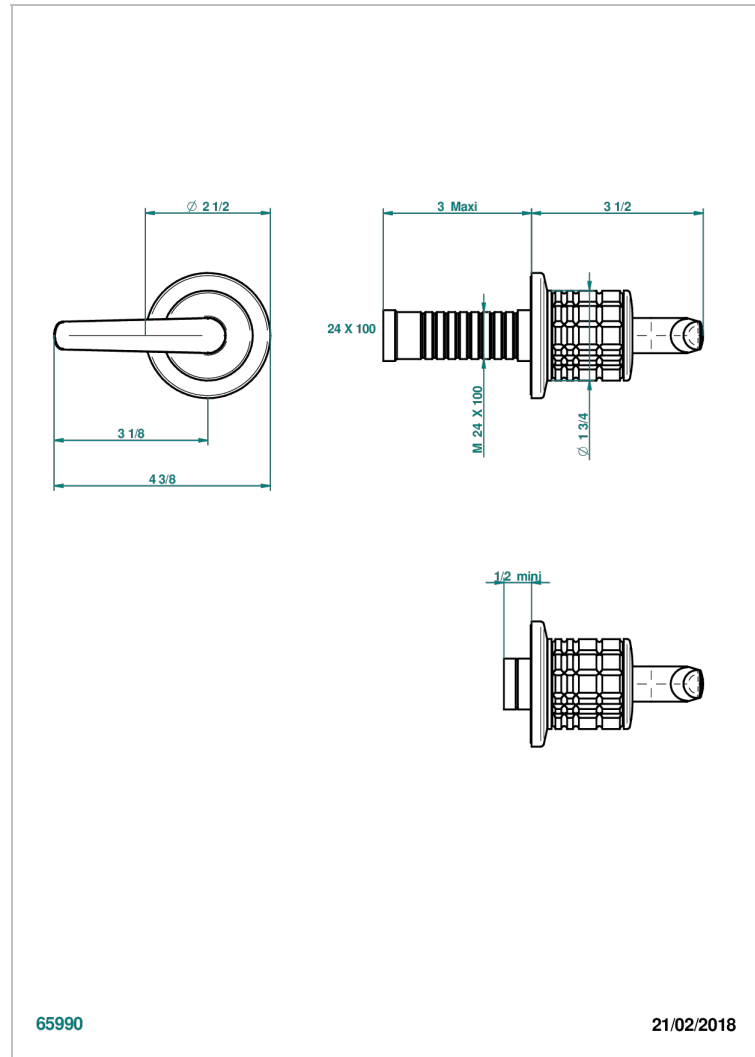

# SYSTEM CRYSTAL WITH LEVER HANDLES

G9K-30B

Wall volume control 30 & 32 trim

THG<sup>®</sup>  
PARIS

65990

21/02/2018

## CHARACTERISTIC

- System Crystal with lever handles
- Wall volume control 30 & 32 trim

## RELATED SKU'S

- Ref. G00-32CUSA 3/4" Volume control wall valve with ceramic cartridge
- Ref. G00-32HUSA 3/4" Volume control wall valve with ceramic cartridge counterclockwise
- Ref. G00-30CUSA 1/2" volume control wall valve with ceramic cartridge
- Ref. G00-30HUSA 1/2" Volume control wall valve with ceramic cartridge counterclockwise