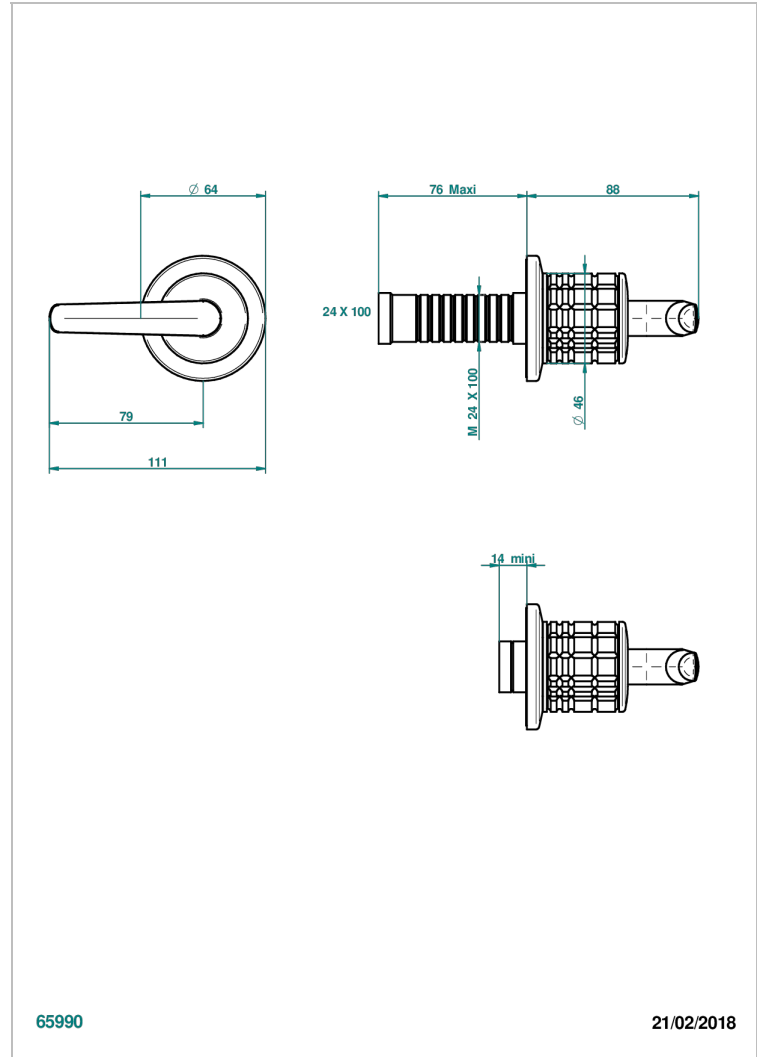

SYSTEM CRYSTAL WITH LEVER

G9K-30B

THG[®]
PARIS

Trim only for wall valve 1/2" ref.30/CA & 30/HA and 3/4" ref.32/CA & 32/HA and diverter ref.50/4VMA

65990

21/02/2018

CHARACTERISTIC

- System Crystal with lever
- Trim only for wall valve 1/2" ref.30/CA & 30/HA and 3/4" ref.32/CA & 32/HA and diverter ref.50/4VMA

RELATED SKU'S

- Ref. G00-30/CA Wall mounted 1/2" valve body with ceramic head, 1/4 turn left - no trim
- Ref. G00-30/HA Wall mounted 1/2" valve body with ceramic head, 1/4 turn right
- Ref. G00-32/CA Wall mounted 3/4" valve with ceramic head, 1/4 turn left - no trim
- Ref. G00-32/HA Wall mounted 3/4" valve body with ceramic head, 1/4 turn right - no trim